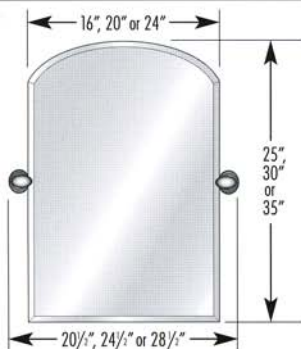

RADIANCE

Frameless 1" Bevel Wall Mirror w/Decorative Tilt Mounting Brackets

ARCH TOP

Frameless 1" Bevel
Wall Mirror w/Decorative
Tilt Mounting Brackets

16" X 25"	Polished Brass Polished Chrome Polished Nickel Satin Nickel Oil Rubbed Bronze	#RM-525-BR #RM-525-CR #RM-525-PN #RM-525-SN #RM-525-OB
20" X 30"	Polished Brass Polished Chrome Polished Nickel Satin Nickel Oil Rubbed Bronze	#RM-530-BR #RM-530-CR #RM-530-PN #RM-530-SN #RM-530-OB
24" X 35"	Polished Brass Polished Chrome Polished Nickel Satin Nickel Oil Rubbed Bronze	#RM-535-BR #RM-535-CR #RM-535-PN #RM-535-SN #RM-535-OB

***NOTE:** 1) Mounting Brackets will add 4 1/2" to the overall mirror width. 2) Brackets project 3 1/4" from wall. 3) Tilt mounting brackets are made of solid brass.