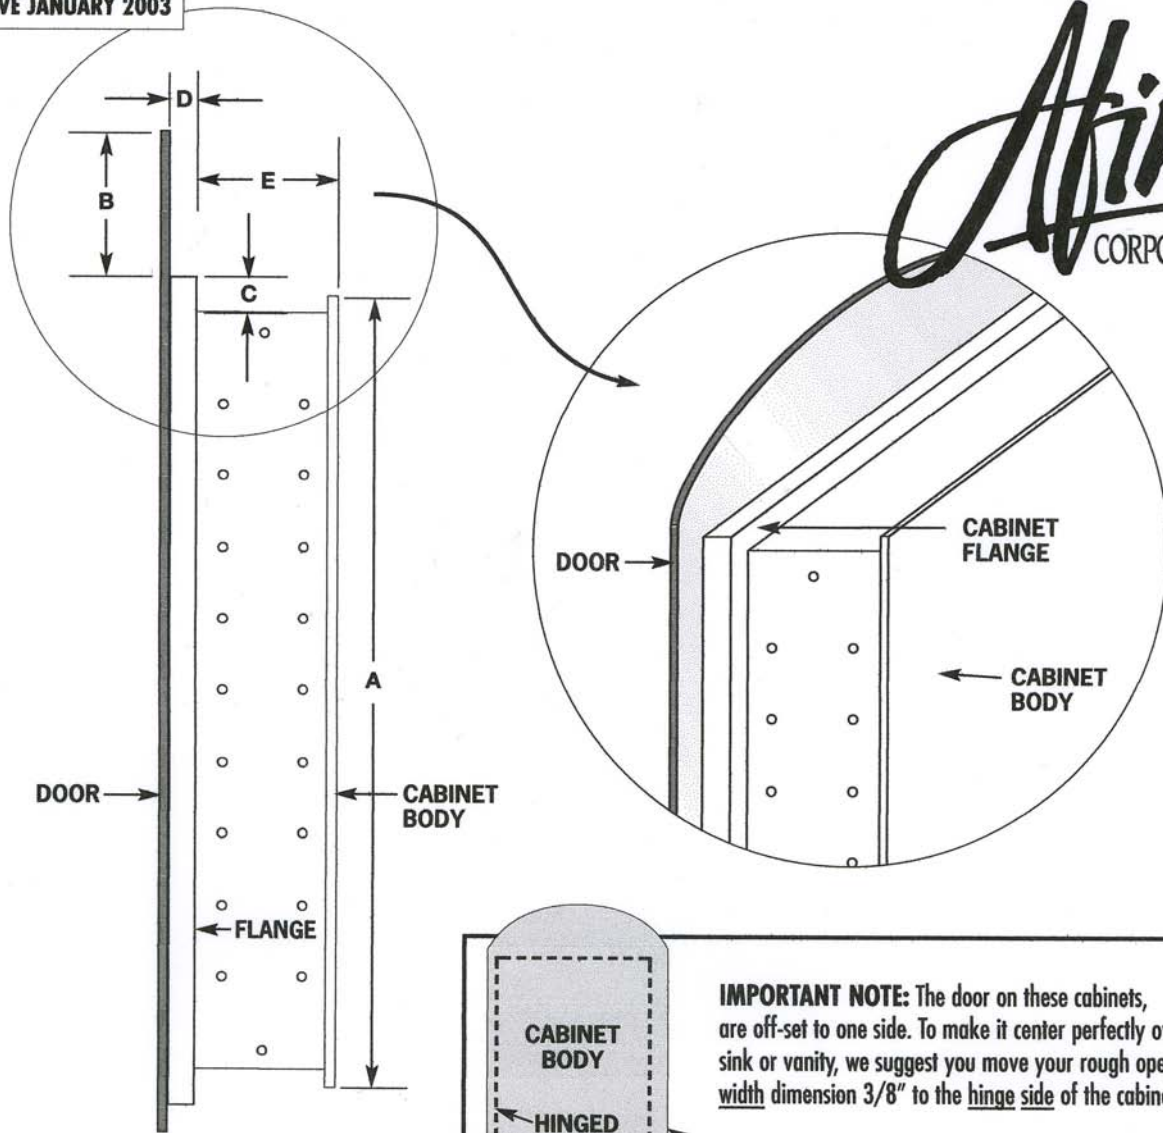

EFFECTIVE JANUARY 2003

AfinaTM
CORPORATION

IMPORTANT NOTE: The door on these cabinets, are off-set to one side. To make it center perfectly over your sink or vanity, we suggest you move your rough opening width dimension 3/8" to the hinge side of the cabinet.

SPECIFICATIONS

MODEL #	OVERALL DEMENSION	ROUGH WALL OPENING	GLASS SHELF DEPTH	BODY WIDTH	BODY HEIGHT (A)	B	C	D	E
SD-16x22-SCA-BV	16" x 25"	14" x 18"	4"	13 ³ / ₄	17 ³ / ₄	4 ⁷ / ₈	3 ³ / ₈	3 ³ / ₄	3 ⁷ / ₈
SD-20x26-SCA-BV	20" x 30"	18" x 24"	4"	17 ³ / ₄	23 ³ / ₄	4 ⁷ / ₈	3 ³ / ₈	3 ³ / ₄	3 ⁷ / ₈
SD-24x30-SCA-BV	24" x 35"	22" x 28"	4"	21 ³ / ₄	27 ³ / ₄	5 ⁷ / ₈	3 ³ / ₈	3 ³ / ₄	3 ⁷ / ₈