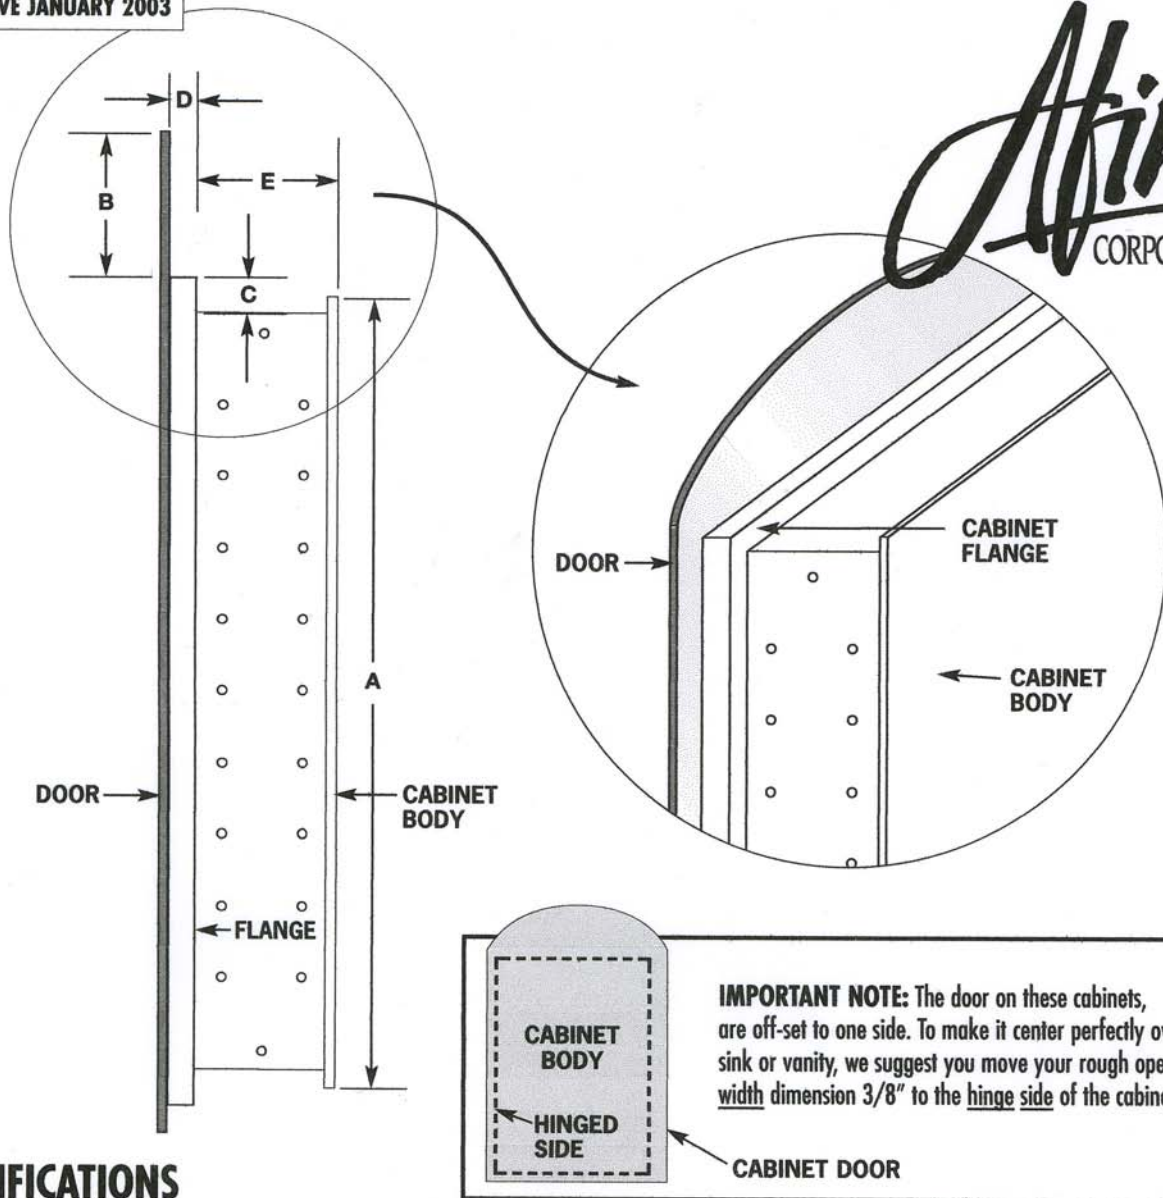

EFFECTIVE JANUARY 2003

AfinaTM
CORPORATION

IMPORTANT NOTE: The door on these cabinets, are off-set to one side. To make it center perfectly over your sink or vanity, we suggest you move your rough opening width dimension 3/8" to the hinge side of the cabinet.

SPECIFICATIONS

MODEL #	OVERALL DEMENSION	ROUGH WALL OPENING	GLASS SHELF DEPTH	BODY WIDTH	BODY HEIGHT (A)	B	C	D	E
SD-16x22-ARC-BV	16" x 25"	14" x 18"	4"	13 ³ / ₄	17 ³ / ₄	4 ⁷ / ₈	3 ³ / ₈	3 ³ / ₄	3 ⁷ / ₈
SD-20x26-ARC-BV	20" x 30"	18" x 24"	4"	17 ³ / ₄	23 ³ / ₄	4 ⁷ / ₈	3 ³ / ₈	3 ³ / ₄	3 ⁷ / ₈
SD-24x30-ARC-BV	24" x 35"	22" x 28"	4"	21 ³ / ₄	27 ³ / ₄	5 ⁷ / ₈	3 ³ / ₈	3 ³ / ₄	3 ⁷ / ₈