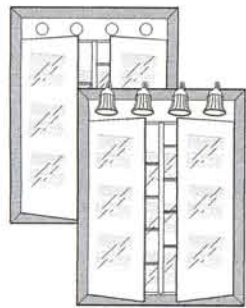

## SPECIFICATIONS

Product Code	Product Code	Approx. Overall Dimen. (WxH)	Recessed Rough Opening	Depth Of Cabinet	Mirror Door Sizes (M=Middle Door)	Number Of Glass Shelves
--------------	--------------	------------------------------	------------------------	------------------	-----------------------------------	-------------------------

*h Cabinetry Integral Lighted Bath Cabinetry Integral*

**Double Door (DD-LC/LT)**  $\frac{3}{4}$ " Front Perimeter Bevel Mirror Is Standard

DD-LC/LT	24" x 34"	21" x 31 $\frac{1}{4}$ "	4 $\frac{3}{8}$ "	2@9 $\frac{7}{8}$ " x 25 $\frac{3}{8}$ "	6
DD-LC/LT	31" x 40"	28" x 37 $\frac{1}{4}$ "	4 $\frac{3}{8}$ "	2@13 $\frac{1}{4}$ " x 31 $\frac{3}{8}$ "	8