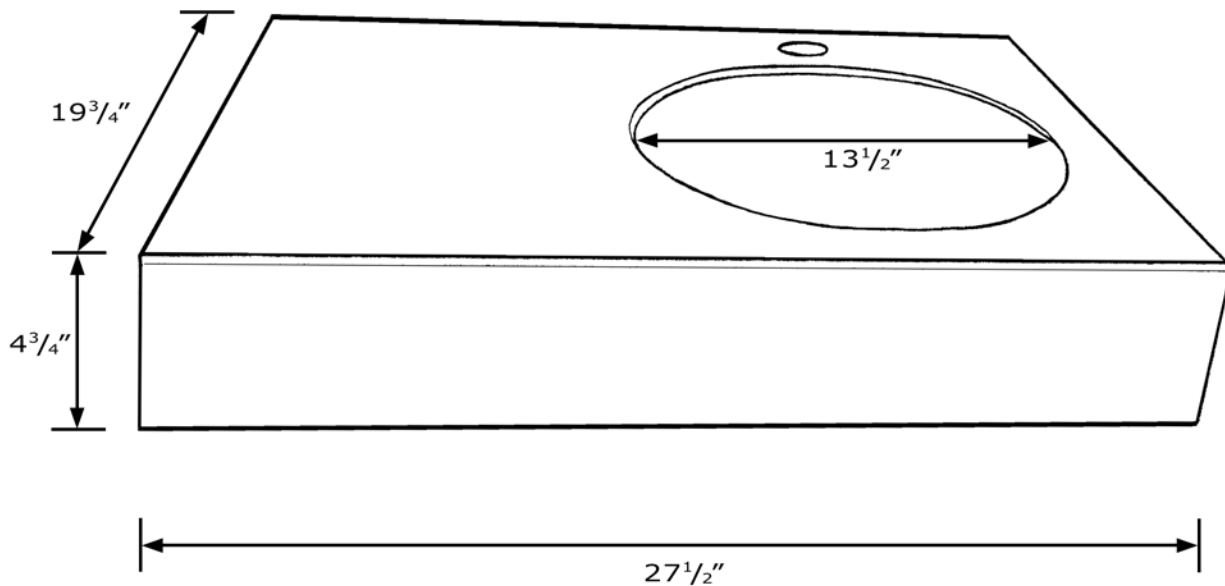

## NEW GENERATION

MODEL # WHTC2720

\* Bowl Depth-  $5\frac{1}{2}"$