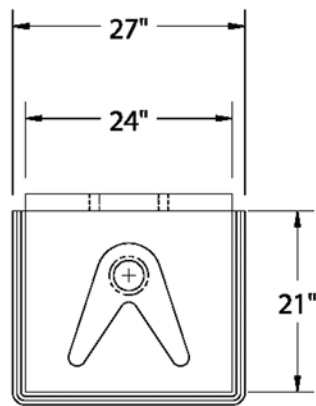

## LAUNDRY SINK

MODEL # WH4124

Top View

Front View