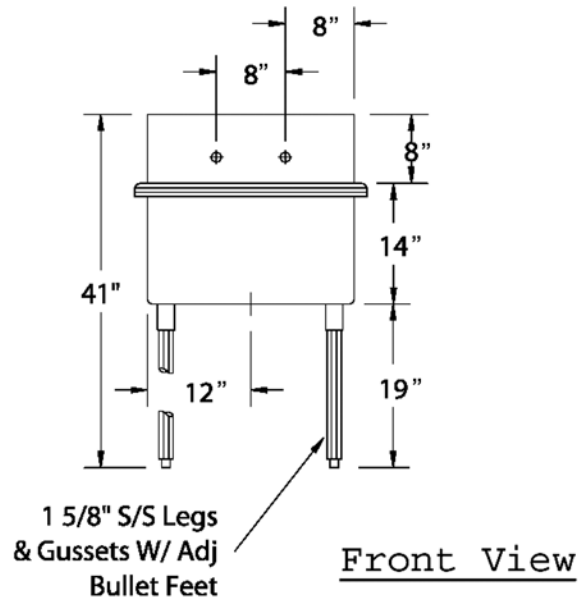

## LAUNDRY SINK

MODEL # WH4124

Top View

Front View