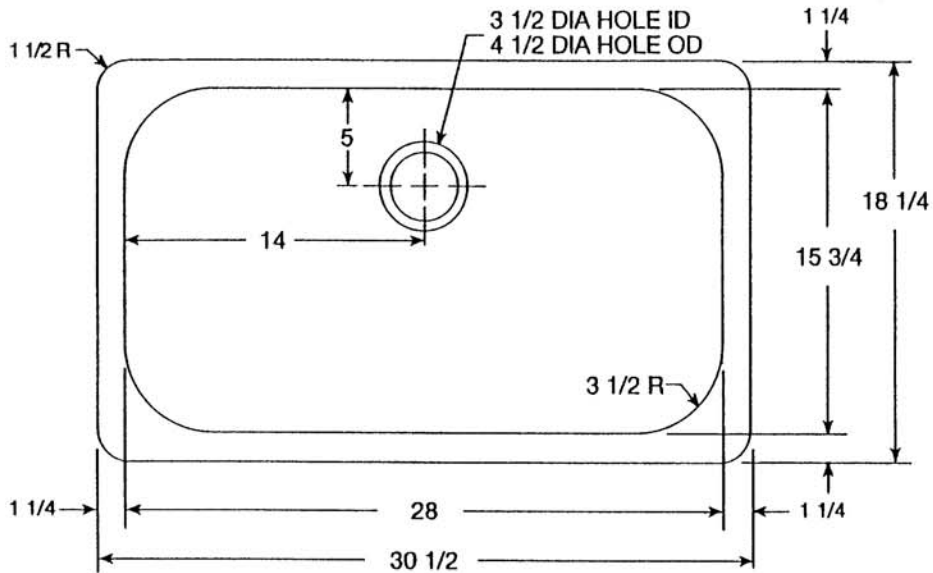

### MODEL # WCUS-2918REC

\* All dimensions are in inches.

\* We recommend that the sink be on site when cabinets are being ordered or manufactured.