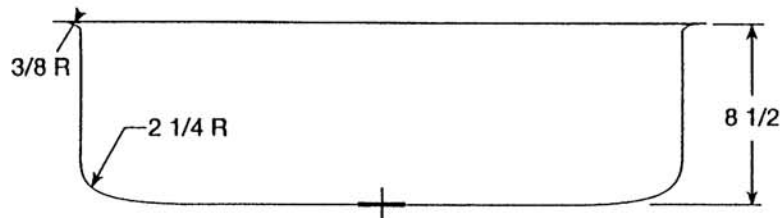

### MODEL # WCUS-2918REC

\* All dimensions are in inches.

\* We recommend that the sink be on site when cabinets are being ordered or manufactured.