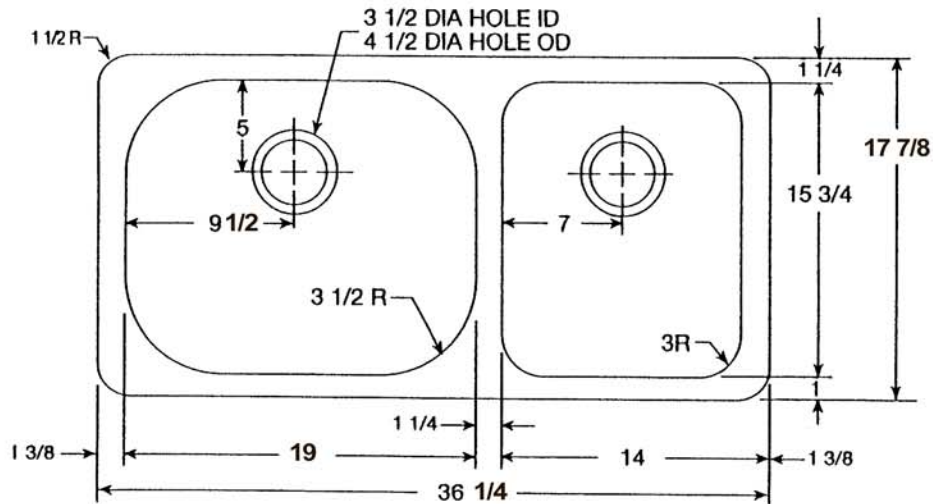

A Division of W.P.S.I.

WHITEHAUS COLLECTION®

A Collection of Fine Products

www.whitehauscollection.com

NEW ENGLAND SERIES

MODEL # WCUD-3718R

*** All dimensions are in inches.**

* We recommend that the sink be on site when cabinets are being ordered or manufactured.