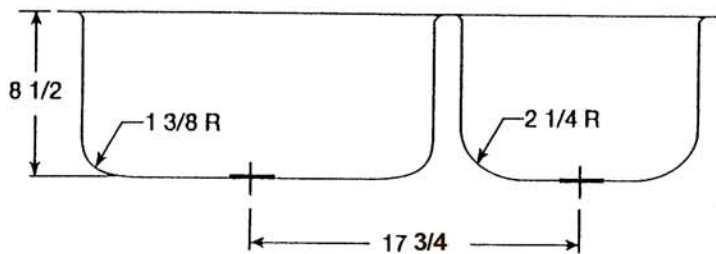

A Division of W.P.S.I.

WHITEHAUS COLLECTION®

A Collection of Fine Products

www.whitehauscollection.com

NEW ENGLAND SERIES

MODEL # WCUD-3718R

*** All dimensions are in inches.**

* We recommend that the sink be on site when cabinets are being ordered or manufactured.