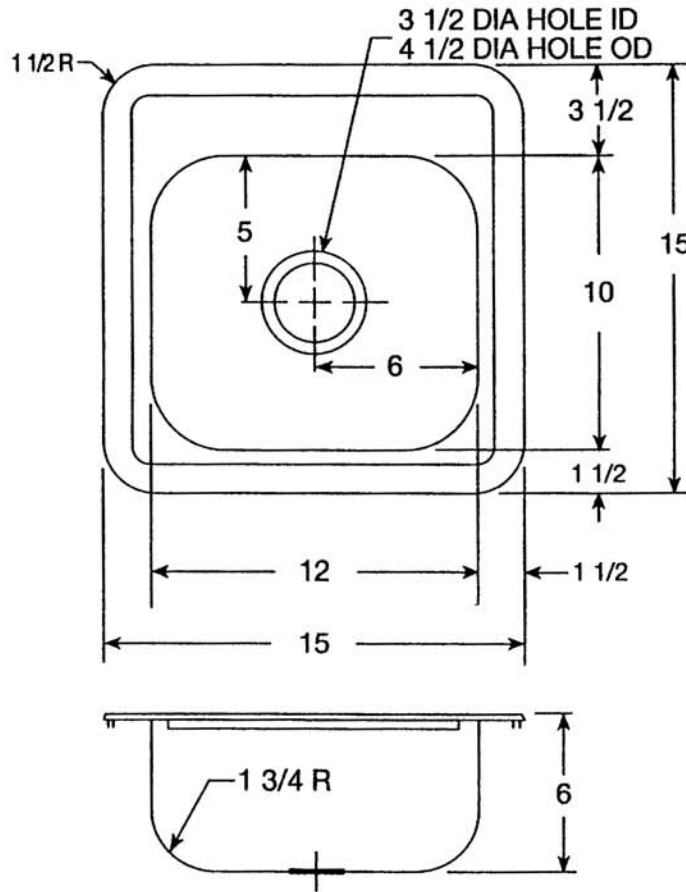

A Division of W.P.S.I.

WHITEHAUS COLLECTION®

A Collection of Fine Products

www.whitehauscollection.com

NEW ENGLAND SERIES

MODEL # WCLS-1515

* All dimensions are in inches.

* We recommend that the sink be on site when cabinets are being ordered or manufactured.