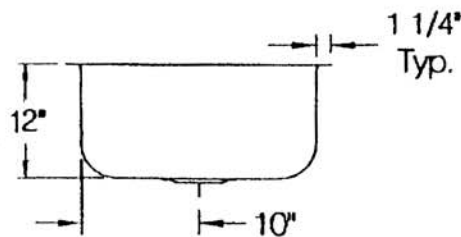

A Division of W.P.S.I.

WHITEHAUS COLLECTION®

A Collection of Fine Products

www.whitehauscollection.com

CULINARY CHEFHAUS

MODEL # CU2820A-12WH

* When installing Culinary Chefhaus sinks adjustments may be necessary to the cabinet size - the sink area may also have to be "bumped out".