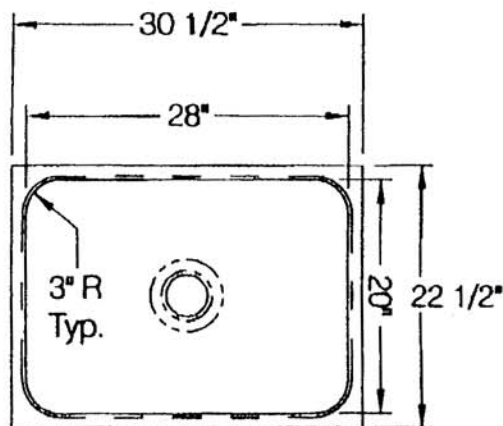

A Division of W.P.S.I.

WHITEHAUS COLLECTION®

A Collection of Fine Products

www.whitehauscollection.com

CULINARY CHEFHAUS

MODEL # CU2820A-12WH

* When installing Culinary Chefhaus sinks adjustments may be necessary to the cabinet size - the sink area may also have to be "bumped out".