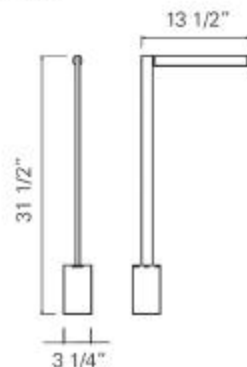

FREESTANDING TOWEL RAIL
AMAT08