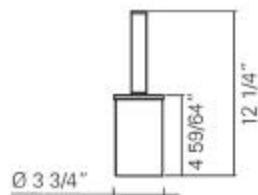

TOILET BRUSH HOLDER
AMAT09