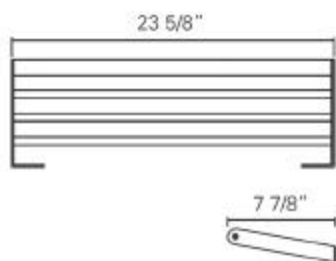

## Antonio Miro Accessories

TOWEL SHELF  
AMAT06

TOILET ROLL HOLDER  
AMAT03

TOWEL RAIL 30  
AMAT01

VERTICAL TOILET ROLL HOLDER  
AMAT04

TOWEL RAIL 60  
AMAT02

HANGER  
AMAT05

DOUBLE TOWEL RAIL  
AMAT07