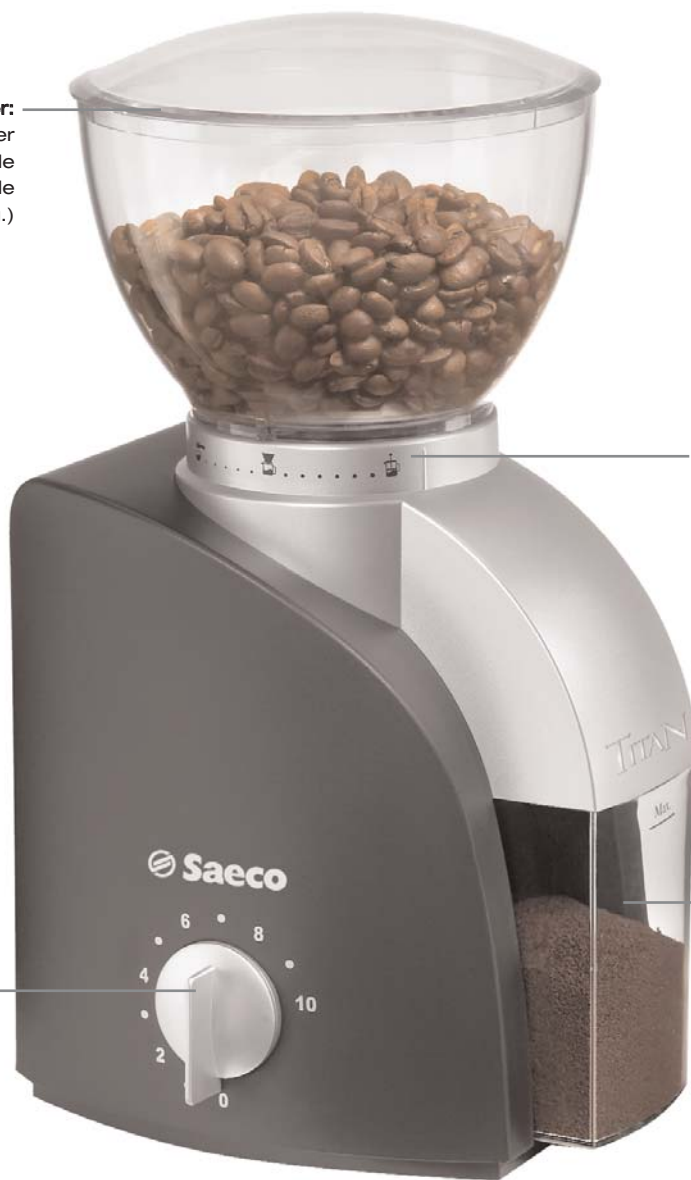

# Titan

**“ Saeco...  
The perfect  
grind, every time.”**

Conical Burr Coffee Grinder  
Enjoy freshly ground beans  
with just the twist of a dial.

Made in Switzerland

Ideas with Passion

 **Saeco**

# Titan

**Bean Hopper:**  
Clear plastic bean hopper holds up to 8 oz. of whole coffee beans. (Removable for easy cleaning.)

**Grind Settings:** Adjust the grind from fine to coarse with 12 different settings.

**Timer:** Set the grind timer up to 60 seconds to automatically grind coffee.

**Ground Coffee Container:**  
Anti-static ground coffee container holds up to 6.5 oz. of ground coffee, or grind directly into your portafilter.

## specifications

Color: Black and Silver  
Power: 160 watts - 120v - UL Listed  
Unit Size: 5.75"W x 7"D x 11"H  
Unit Weight: 3.5 lbs  
Carton Size: 7"W x 8"D x 11.75"H  
Carton Weight: 4 lbs

Over Pack Size: 11.75"W x 12"D x 14.5"H  
Over Pack Carton Weight: 5.5 lbs  
Master Pack Quantity: 6 units  
Master Pack Size: 14.5"W x 24"D x 12.5"H  
Master Pack Weight: 26 lbs  
Pallet: 180 (5x6)  
UPC Code: (SS) 7-08461-00052-1