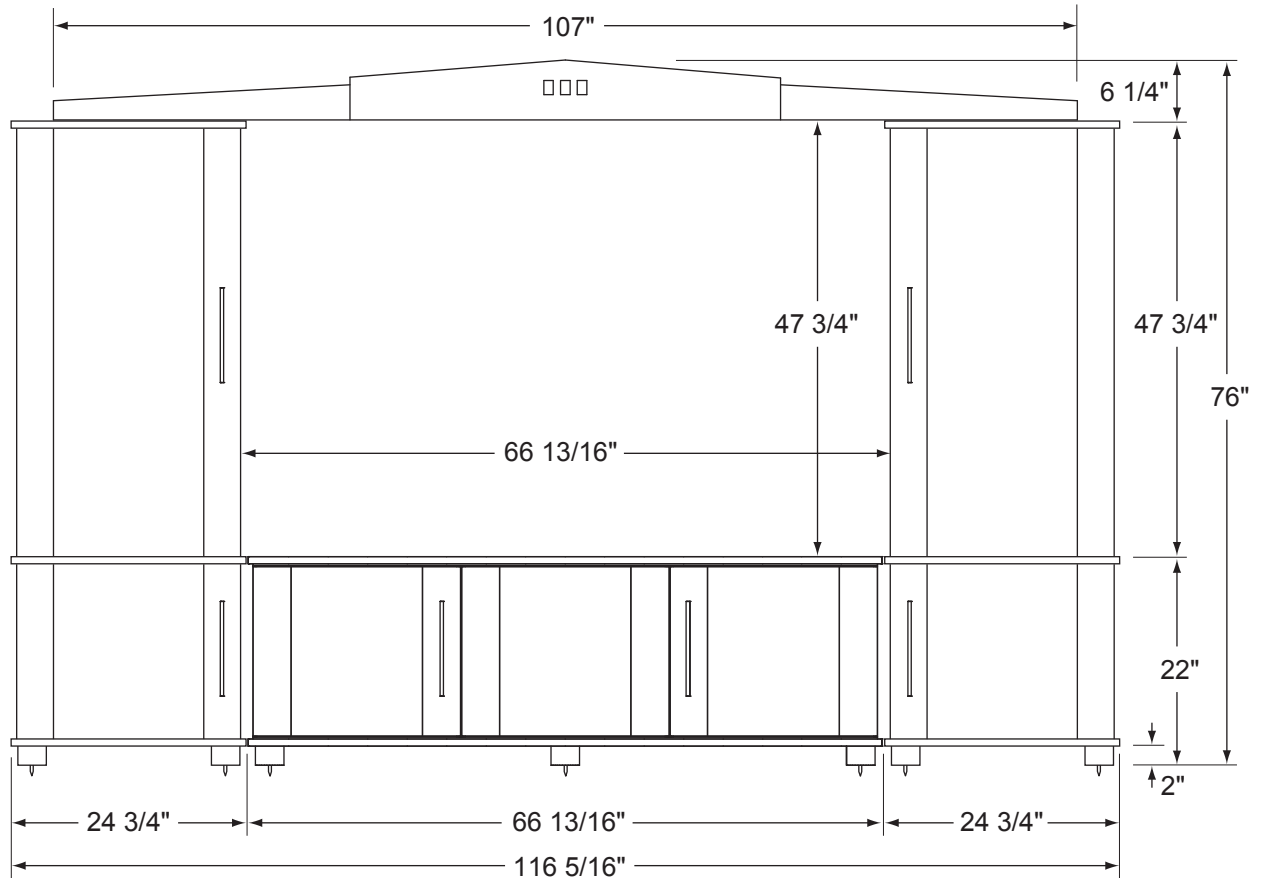

FRONT VIEW (Video Bridge for Center Channel Speaker)

SIDE VIEW

FRONT VIEW (3 Doors Configuration)

FRONT VIEW (Center Channel Speaker and Media Drawer Configuration)