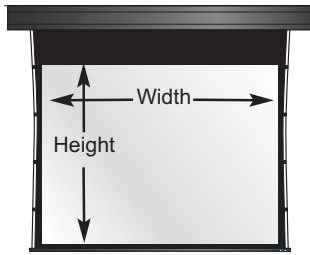

### Picture Perfect

Black overscan borders surround the image area complementing the picture perfectly.

# Luxus Communicator Specifications

Dimensions represented in inches (") and millimeters (mm). Weights represented in pounds (lbs.) and kilograms (kg.)

Formats	Min-Max Height	Min-Max Width
Video Format	43"-72"	57"-96"
HDTV	40.5"-54"	72"-96"
Widescreen	39"-48"	72"-89"

### Video Format (4:3 Aspect Ratio)

Model Number	Image Diagonal	Image Height	Image Width
COM072V	72" (1829mm)	43 (1092)	57 (1448)
COM084V	84 (2134)	50 (1270)	67 (1702)
COM090V	90 (2286)	54 (1372)	72 (1829)
COM100V	100 (2540)	60 (1524)	80 (2032)
COM120V	120 (3048)	72 (1829)	96 (2438)

### HDTV Format (16:9 Aspect Ratio)

Model Number	Image Diagonal	Image Height	Image Width
COM082H	82 (2083)	40.5 (1029)	72 (1829)
COM092H	92 (2337)	45 (1143)	80 (2032)
COM100H	100 (2540)	49 (1245)	87 (2210)
COM110H	110 (2794)	54 (1372)	96 (2438)