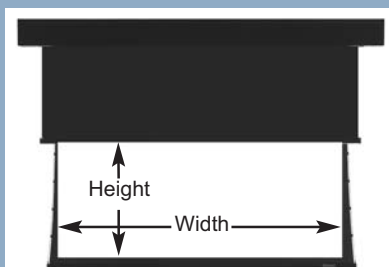

Horizontal ElectriScreen ElectriMask Specifications

Dimensions represented in inches (") and millimeters (mm). Weights represented in pounds (lbs.) and kilograms (kg.)

Formats	Min-Max Height	Min-Max Width
Video Format	50"-72"	67"-96"
HDTV	37.75"-54"	67"-96"
Widescreen	36.25"-52"	67"-96"

(Size height and width depends on model chosen.
Custom sizes available with no extra charge.)

(4:3 Aspect Ratio)		
Model Number	NTSC 4:3/1.33:1 Image	Attainable Screen Sizes
EMH084	50" x 67" (1270mm) x (1702mm)	Table 1: Row 1
EMH090	54 x 72 (1372) x (1829)	Table 1: Row 2
EMH100	60 x 80 (1524 x 2032)	Table 1: Row 3
EMH110	66 x 88 (1676 x 2235)	Table 1: Row 4
EMH120	72 x 96 (1829 x 2438)	Table 1: Row 5

Table 1: Attainable Aspect Ratios

Row	NTSC		HDTV		Widescreen		Cinemascope	
	Diagonal	4:3/1.33:1 Image	Diagonal	16:9/1.78:1 Image	Diagonal	1.85:1 Image	Diagonal	2.35:1 Image
1	84 (2134)	50 x 67 (1270) x (1702)	78 (1981)	37.75 x 67 (959) x (1702)	76 (1930)	36.25 x 67 (921) x (1702)	73 (1854)	28.5 x 67 (724) x (1702)
2	90 (2286)	54 x 72 (1372) x (1829)	83 (2108)	40.5 x 72 (1029) x (1829)	82 (2083)	39 x 72 (991) x (1829)	78 (1981)	30.75 x 72 (781) x (1829)
3	100 (2540)	60 x 80 (1524) x (2032)	92 (2337)	45 x 80 (1143) x (2032)	91 (2311)	43.25 x 80 (1099) x (2032)	87 (2210)	34 x 80 (864) x (2032)
4	110 (2794)	66 x 88 (1676) x (2235)	101 (2565)	49.5 x 88 (1257) x (2235)	100 (2540)	47.5 x 88 (1207) x (2235)	96 (2438)	37.5 x 88 (953) x (2235)
5	120 (3048)	72 x 96 (1829) x (2438)	110 (2794)	54 x 96 (1372) x (2438)	109 (2769)	52 x 96 (1321) x (2438)	104 (2642)	40.75 x 96 (1035) x (2438)

Standard Case: Height 8.25" (210mm) Depth 6" (152)

Sizes and specifications are subject to change at anytime.

Specifications

Case Material	Aluminum Extrusion
Case Colors	Black, White
Batten Colors	Black, White

Screen Materials

Front Projection	Gain	Viewing Angle
GrayHawk RS	.92	128°
Studiotek / Ultramatte 130	1.3	160°
FireHawk	1.35	100°
Ultramatte 150	1.5	140°
Videomatte 200	1.8	120°
Ultramatte 200	2.0	120°

Perforation (Front Projection)

THX Certified MicroPerf	Optional
CinePerf	Optional
Acoustically Transparent Masking	Optional

Rear Projection	Gain	Viewing Angle
Aeroview 100	1.0	180°
Filmscreen 100	1.0	100°-120°
Lumiflex 130	1.3	160°
Filmscreen 150	1.5	120°

Standard Features

Tab-Guy Tensioning System
Seamless Screen Materials
Sonic Insulated Screen Drive
Screen Motor: 120 Volt = 38 rpm, 1 amp
220 Volt = 32 rpm, 1 amp
Horizontal Masking: 120 Volt = 14 rpm, 1 amp
220 Volt = 12 rpm, 1 amp

Control Systems : Screen & Masking

(2) High Voltage Wall Switch	Included
(2) Low Voltage Control	Optional
Wireless Remote Control (Dual Channel)	Optional
Infrared Remote Control (Dual Channel)	Optional

Mounting Hardware

Ceiling Mount	Included
Wall Mount/Brackets	Optional

For custom sizes and gains, please consult the Screen Assistant software or Stewart Sales desk.