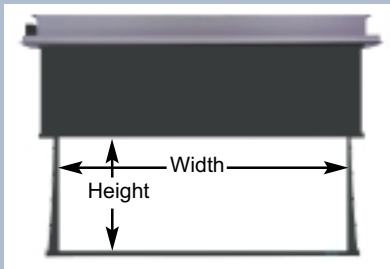

Horizontal ABT Trap Door ElectriMask Specifications

Dimensions represented in inches (") and millimeters (mm). Weights represented in pounds (lbs.) and kilograms (kg.)

Formats	Min-Max Height	Min-Max Width
Video Format	50"-72"	67"-96"
HDTV	37.75"-54"	67"-96"
Widescreen	36.25"-52"	67"-96"

(Size height and width depends on model chosen.
Custom sizes available with no extra charge.)

(1.33:1 Aspect Ratio)				
Model Number	NTSC 4:3/1.33:1 Image	Attainable Screen Sizes	Case Length	Screen Weight
ABTEMH084	50" x 67" (1270mm) x (1702mm)	Table 1: Row 1	92 (2337)	100 lbs. (45)
ABTEMH090	54 x 72 (1372) x (1829)	Table 1: Row 2	97 (2464)	110 (49.9)
ABTEMH100	60 x 80 (1524 x 2032)	Table 1: Row 3	105 (2667)	120 (54.4)
ABTEMH110	66 x 88 (1676 x 2235)	Table 1: Row 4	114 (2896)	135 (61.2)
ABTEMH120	72 x 96 (1829 x 2438)	Table 1: Row 5	122 (3099)	150 (68)

Table 1: Attainable Aspect Ratios

Row	NTSC		HDTV		Widescreen		Cinemascope	
	Diagonal	4:3/1.33:1 Image	Diagonal	16:9/1.78:1 Image	Diagonal	1.85:1 Image	Diagonal	2.35:1 Image
1	84 (2134)	50 x 67 (1270) x (1702)	78 (1981)	37.75 x 67 (959) x (1702)	76 (1930)	36.25 x 67 (921) x (1702)	73 (1854)	28.5 x 67 (724) x (1702)
2	90 (2286)	54 x 72 (1372) x (1829)	83 (2108)	40.5 x 72 (1029) x (1829)	82 (2083)	39 x 72 (991) x (1829)	78 (1981)	30.75 x 72 (781) x (1829)
3	100 (2540)	60 x 80 (1524) x (2032)	92 (2337)	45 x 80 (1143) x (2032)	91 (2311)	43.25 x 80 (1099) x (2032)	87 (2210)	34 x 80 (864) x (2032)
4	110 (2794)	66 x 88 (1676) x (2235)	101 (2565)	49.5 x 88 (1257) x (2235)	100 (2540)	47.5 x 88 (1207) x (2235)	96 (2438)	37.5 x 88 (953) x (2235)
5	120 (3048)	72 x 96 (1829) x (2438)	110 (2794)	54 x 96 (1372) x (2438)	109 (2769)	52 x 96 (1321) x (2438)	104 (2642)	40.75 x 96 (1035) x (2438)

Standard Case: Height 9.25" (235mm) Depth 12.5" (318)

Sizes and specifications are subject to change at anytime.

Specifications

Case Material	Aluminum Extrusion
Case Colors	White
Batten Colors	Black, White

Screen Materials

Front Projection	Gain	Viewing Angle
GrayHawk	0.95	160°
Studiotek / Ultramatte 130	1.3	160°
FireHawk	1.35	100°
Ultramatte 150	1.5	140°
Videomatte 200	1.8	120°
Ultramatte 200	2.0	120°

Perforation (Front Projection)

THX Certified MicroPerf	Optional
CinePerf	Optional
Acoustically Transparent Masking	Optional

Rear Projection	Gain	Viewing Angle
Aeroview 100	1.0	180°
Filmscreen 100	1.0	100°-120°
Lumiflex 130	1.3	160°
Filmscreen 150	1.5	120°

Standard Features

Tab-Guy Tensioning System
Seamless Screen Materials
Sonic Insulated Screen Drive
Screen Motor: 120 Volt = 38 rpm, 1 amp
220 Volt = 32 rpm, 1 amp
Horizontal Masking: 120 Volt = 14 rpm, 1 amp
220 Volt = 12 rpm, 1 amp

Control Systems : Screen & Masking

Screen Trigger Interface	Included
Low Voltage Control	Optional
High Voltage Wall Switch	Optional
Wireless Remote Control	Optional
Infrared Remote Control	Optional

Mounting Hardware

Ceiling Mount	Included
Wall Mount/Brackets	Optional

For custom sizes and gains, please consult the Screen Assistant software or Stewart Sales desk.