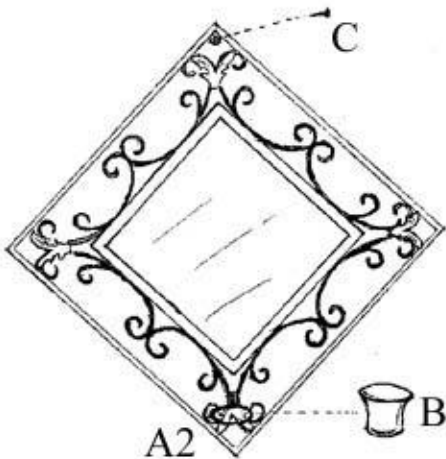

SOUTHERN ENTERPRISES, INC.
Relax... If you can follow a few easy,
step-by-step directions in order...
YOU CAN ASSEMBLE THIS ITEM.

ASSEMBLY INSTRUCTION

VM0996 WALL VASE SET

PARTS LIST		
NO.	DESCRIPTION	QTY
A1	RECT. WALL VASE W/GLASS	1
A2	SQ. WALL VASE W/GLASS	1
A3	RN. WALL VASE W/GLASS	1
B	GLASS CUP	3
C	SCREW	4

INSTRUCTIONS:

- 1) STRIKE THE SCREW(C) ON THE WALL.
- 2) PUT THE GLASS CUP(B) INTO THE WIRE CIRCLE AT WALL VASE(A).
- 3) HANG WALL VASE ON THE SCREW(C).