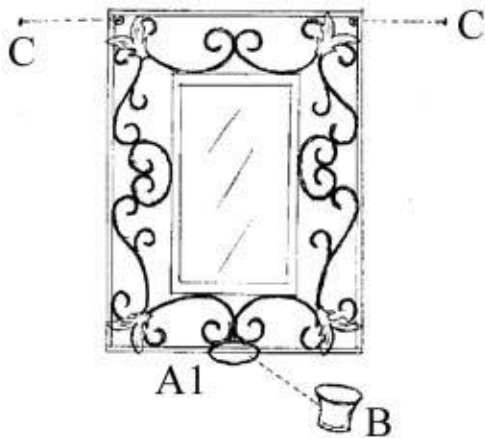

SOUTHERN ENTERPRISES, INC.
Relax... If you can follow a few easy,
step-by-step directions in order...
YOU CAN ASSEMBLE THIS ITEM.

ASSEMBLY INSTRUCTION

VM0996 WALL VASE SET

PARTS LIST		
NO.	DESCRIPTION	QTY
A1	RECT. WALL VASE W/GLASS	1
A2	SQ. WALL VASE W/GLASS	1
A3	RN. WALL VASE W/GLASS	1
B	GLASS CUP	3
C	SCREW	4

INSTRUCTIONS:

- 1) STRIKE THE SCREW(C) ON THE WALL.
- 2) PUT THE GLASS CUP(B) INTO THE WIRE CIRCLE AT WALL VASE(A).
- 3) HANG WALL VASE ON THE SCREW(C).