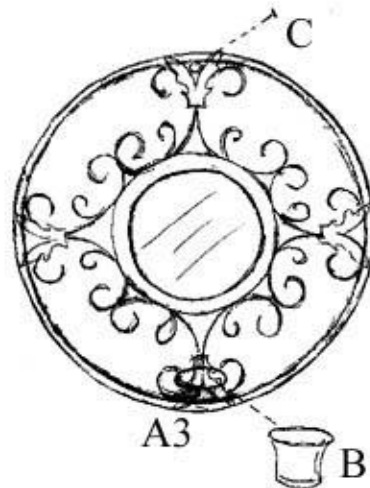

SOUTHERN ENTERPRISES, INC.
Relax... If you can follow a few easy,
step-by-step directions in order...
YOU CAN ASSEMBLE THIS ITEM.

ASSEMBLY INSTRUCTION

VM0996 WALL VASE SET

PARTS LIST		
NO.	DESCRIPTION	QTY
A1	RECT. WALL VASE W/GLASS	1
A2	SQ. WALL VASE W/GLASS	1
A3	RN. WALL VASE W/GLASS	1
B	GLASS CUP	3
C	SCREW	4

INSTRUCTIONS:

- 1) STRIKE THE SCREW(C) ON THE WALL.
- 2) PUT THE GLASS CUP(B) INTO THE WIRE CIRCLE AT WALL VASE(A).
- 3) HANG WALL VASE ON THE SCREW(C).