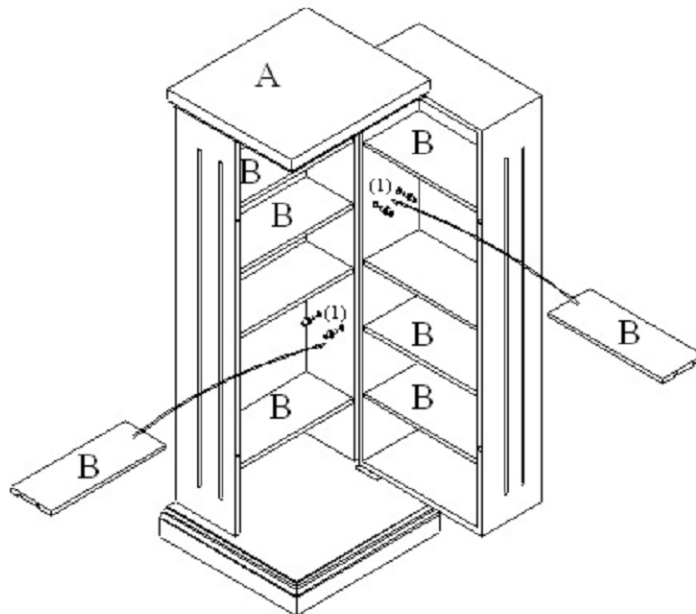

STYLE NO. MS9223

**SOUTHERN ENTERPRISES INC.**

RELAX...If you can follow a few easy, step-by-step directions in order . YOU CAN ASSEMBLE THIS ITEM.

**CHERRY MEDIA STORAGE PEDESTAL**

HARDWARE LIST	
(1) SHELF SUPPORT	32PCS
	

PARTS LIST			
(A) PEDESTAL	1PC	(B) ADJUSTABLE SHELF	8PCS
			

**ASSEMBLY INSTRUCTIONS**

1. FIT SHELF SUPPORTS (1) INTO PREDRILLED HOLES ON INSIDES OF PEDESTAL (A). PUT ADJUSTABLE SHELF (B) ON EACH SHELF SUPPORT (1) MATCHING THE POSITION OF GROOVES ON ADJUSTABLE SHELF (B). PERFORM THE SAME WAY TO ASSEMBLE OTHER ADJUSTABLE SHELVES (B). AS DIAGRAM SHOWN.

**YOUR NEW CHERRY MEDIA STORAGE PEDESTAL IS FINISHED AND READY TO USE.**

**Cherry Media Pedestal**

MDF with a Wood Veneer in an Cherry Finish.  
 Holds up to 336 CDs, or 80 VHS Tapes, or 144 DVDs.  
 Four Adjustable Shelves and One Fixed Center Shelf.  
 Assembly Required.  
 Dimensions: 16"Wide x 13.5"Depth x 38.5"High  
 Item Number: MS9223  
 Made in China