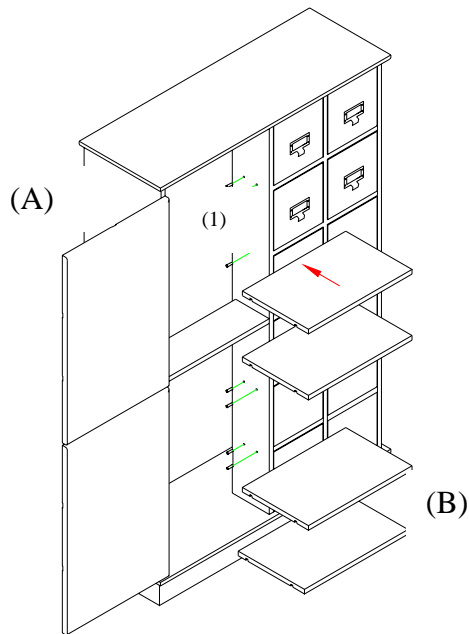

STYLE NO. MS2349

**ESPRESSO 2-DOOR/12-DRAWER
APOTHECARY MEDIA CABINET**

SOUTHERN ENTERPRISES INC.

RELAX...If you can follow a few easy, step-by-step directions in order .YOU CAN ASSEMBLE THIS ITEM.

PARTS LIST		HARDWARE LIST	
(A) CABINET	1PC	(1) SHELF SUPPORTS	16PCS
			
(B) ADJUSTABLE SHELVES	4PCS		
			

ASSEMBLY INSTRUCTION

1. SELECT A SMOOTH, SOFT SURFACE TO PREVENT SCRATCHING FINISH.
2. OPEN THE DOORS OF CABINET (A). FIT SHELF SUPPORTS (1) INTO PREDRILLED HOLES ON INSIDE OF CABINET (A). PUT ADJUSTABLE SHELF (B) ON EACH SHELF SUPPORT (1) MATCHING THE POSITION OF GROOVES ON UNDERSIDE OF ADJUSTABLE SHELF (B). PERFORM THE SAME WAY TO ASSEMBLE OTHER ADJUSTABLE SHELVES (B). AS DIAGRAM SHOWN.