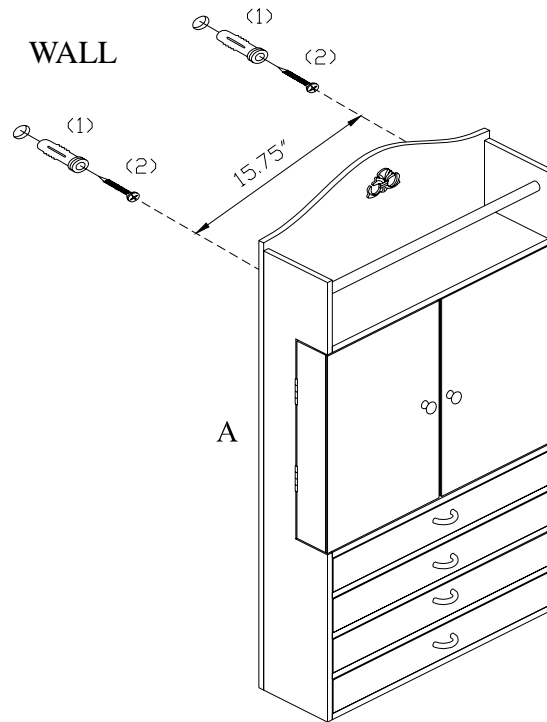

Please count, identify and compare parts and hardware list to be sure all parts are present. It may help to divide parts and label them to correspond with part list. Extra hardware may be included. If any items are missing, please contact our parts/service department at (800) 633-5096 or in Dallas (972) 869-0111/ 9am – 4pm Mon-Fri Central time. Missing or damaged hardware and/ or parts will be replaced free of charge. WE DO NOT SELL PARTS. WE DO NOT RECOMMEND MODIFYING PRODUCT(S) AND WE ARE NOT RESPONSIBLE FOR ANY DAMAGES DUE TO PRODUCT MODIFICATION(S). If this product has not been purchased from our retail affiliates (within 9 months), we are under no obligation to provide parts or replacement merchandise. Parts will not be available for items arriving fully assembled.

"We will ship parts if available" "This is not a warranty"

PARTS REPLACEMENT FORM

STYLE NO: **GA1427**

Customer Name

PARTS
LETTER

PART
DESCRIPTION

QUANTITY
NEEDED

Street, City, State, Zip

Phone#