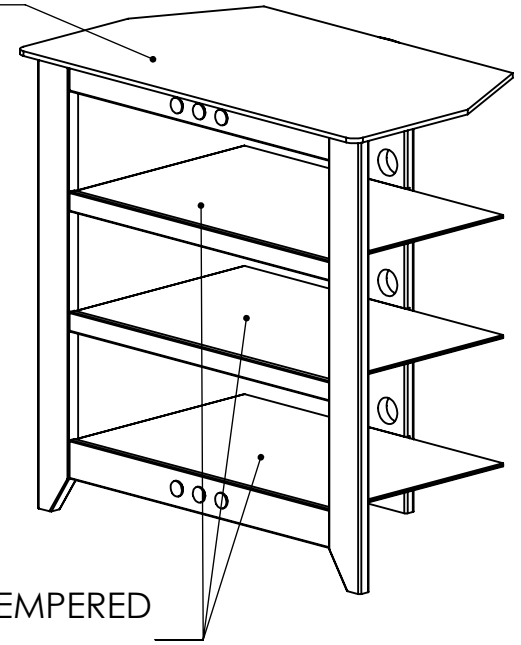

TOP SHELF CAPACITY  
110 LBS  
MID SHELF CAPACITY  
50 LBS  
BOTTOM SHELF CAPACITY  
70 LBS

8MM TEMPERED GLASS

5MM TEMPERED GLASS

	NAME	DATE	<b>SANUS</b> SYSTEMS
ENGINEER	JKV	7/6/2007	
DESIGNER		1/1/2001	
APPROVED		1/1/2001	
NOTES:			TITLE: <b>NFAV230</b>
TEMPLATE REV.:	04		SHEET 1 OF 1