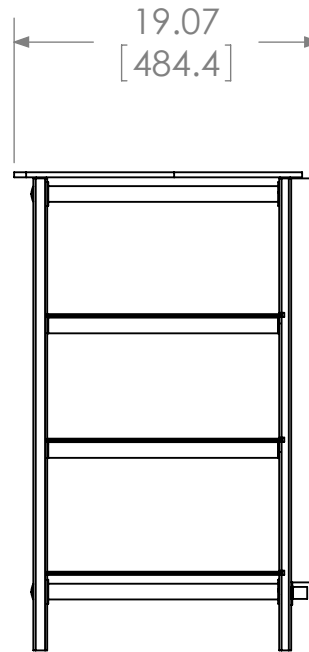

TOP SHELF CAPACITY  
110 LBS  
MID SHELF CAPACITY  
50 LBS  
BOTTOM SHELF CAPACITY  
70 LBS

8MM TEMPERED GLASS

5MM TEMPERED GLASS

	NAME	DATE	<b>SANUS</b> SYSTEMS
ENGINEER	JKV	7/6/2007	
DESIGNER		1/1/2001	
APPROVED		1/1/2001	
NOTES:			TITLE: <b>NFAV230</b>
TEMPLATE REV.:	04		SHEET 1 OF 1