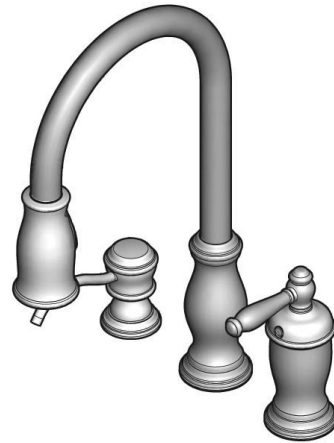

**Highlights**

- Adjustable spray volume control feature
- Soap/Lotion Dispenser Included
- Ergonomic Spray Head Produces Strong Spray or Aerated Stream

**Code Compliance**

Price Pfister products are designed and manufactured in compliance with the following standards and codes:

## 526 Series

HANOVER

**Pull-Out Kitchen Faucet**

Single Control

3-Hole Installation

Ceramic Disc Valve

<b>Finishes</b>	T526-TMC	T526-TMS	T526-TMZ
Polished Chrome	X		
Stainless Steel		X	
Oil Rubbed Bronze			X

<b>Features</b>	T526-TMC	T526-TMS	T526-TMZ
Soap/Lotion Dispenser Included	X	X	X
75" pullout hose length	X	X	X
Flexible Braided Stainless Steel Supply Lines	X	X	X
Quick Connect Installation	X	X	X
Up to 2½" of Deck Clearance	X	X	X
2- or 3-Hole Installation—With or Without Soap Dispenser	X	X	X
ADA Approved	X	X	X
Adjustable spray volume control feature	X	X	X
Ergonomic Spray Head Produces Strong Spray or Aerated Stream	X	X	X
Single Control Ceramic Disc Valve	X	X	X
Step-By-Step Installation Instructions	X	X	X
Pforever Warranty®	X	X	X