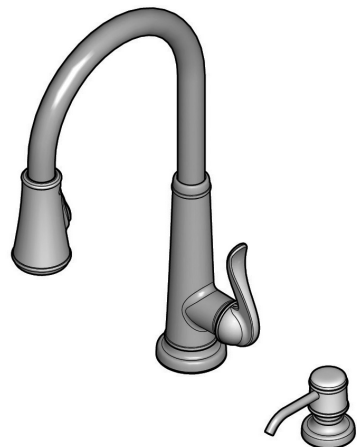

For additional information, please contact your Price Pfister representative, or visit our website at www.pricepfister.com.

Project: _____

Contractor: _____

1-800-PFAUCET www.pricepfister.com
19701 DaVinci, Lake Forest, CA 92610
10/30/06

Price Pfister®
Pf freshest Ideas in Pfaucets.