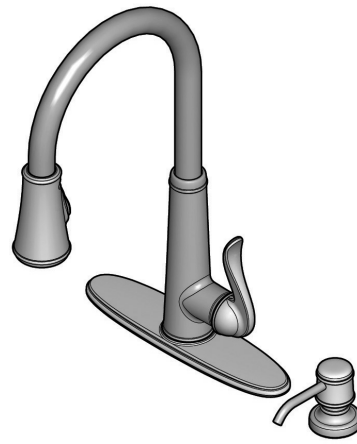

**Highlights**

- Adjustable spray volume control feature
- Soap/Lotion Dispenser Included
- Ergonomic Spray Head Produces Strong Spray or Aerated Stream

**Code Compliance**

Price Pfister products are designed and manufactured in compliance with the following standards and codes:

- IAPMO certified
- ASME A112.18.1
- CSA B125 certified
- ANSI A117.1 (Lever handles only)

**529 Series**

**ASHFIELD**  
COLLECTION

**Pull-Out Kitchen Faucet**

Lever Handle

2 or 4-Hole Installation

Ceramic Disc Valve

<b>Finishes</b>	T529-YPC	T529-YPE	T529-YPK	T529-YPY	T529-YPZ
Rustic Bronze				x	
Tuscan Bronze				x	
Rustic Pewter		x			
Polished Chrome	x				
Oil Rubbed Bronze					x
Satin Nickel			x		

<b>Features</b>	T529-YPC	T529-YPE	T529-YPK	T529-YPY	T529-YPZ
75" pullout hose length	x	x	x	x	x
Braided Nylon Reinforced Vinyl Hose	x	x	x	x	x
Quick Connect Installation	x	x	x	x	x
Temperature Memory Feature Retains Desired Temperature Setting	x	x	x	x	x
Reinforced Deck Plate with Integrated Tie-Downs	x	x	x	x	x
Accommodates up to 2-1/4" deck thickness	x	x	x	x	x
2 or 4-Hole Installation; Includes Both Deck Plate and Single Post Mounting Ring	x	x	x	x	x
ADA Approved	x	x	x	x	x
360 Degree Swivel Spout for Custom Handle Positioning	x	x	x	x	x
Ergonomic Spray Head Produces Strong Spray or Aerated Stream	x	x	x	x	x
Single Control Ceramic Disc Valve	x	x	x	x	x
Step-By-Step Installation Instructions	x	x	x	x	x
Pforever Warranty®	x	x	x	x	x