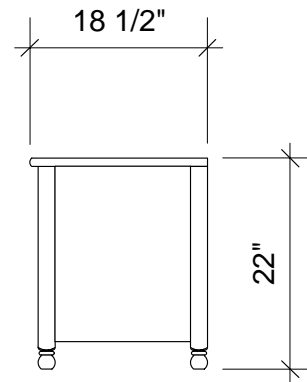

FRONT VIEW

SIDE VIEW

Box Dimensions					Box Weight		
	H	W	L	m3	Net	Gross	
Nightstand	645	520	650	0.218 m3	22	25	
	inches	25.4	20.5	25.6	7.70 cu.ft.	48	55

Assembled Product and Carton Dimensions *

Night & Day Furniture
www.nightanddayfurniture.com