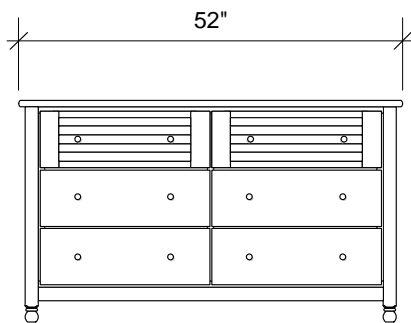

FRONT VIEW

SIDE VIEW

FRONT VIEW

SIDE VIEW

Assembled Product and Carton Dimensions*

6 Drawer Dresser

	Box Dimensions			
	H	W	L	m3
mm	855	520	1370	0.609 m3
inches	33.7	20.5	53.9	21.51 cu.ft.

	Box Weight	
	Net	Gross
Kg	49	55
lbs	108	121

Mirror

	Box Dimensions			
	H	W	L	m3
mm	100	925	1235	0.114 m3
inches	3.9	36.4	48.6	4.03 cu.ft.

	Box Weight	
	Net	Gross
Kg	13.5	16.5
lbs	30	36

Night & Day Furniture
www.nightanddayfurniture.com

1501 NE 106th Street Vancouver WA 98686
 Tel: (360) 573-3309 Fax: (360) 573-3326

Key West Collection
6 Drawer Dresser & Mirror

**Please Note: The above weights and measures may be subject to change without notice.*