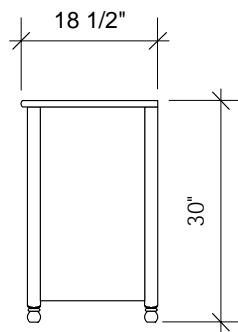

FRONT VIEW

SIDE VIEW

FRONT VIEW

SIDE VIEW

Assembled Product and Carton Dimensions*

6 Drawer Dresser

	Box Dimensions			
	H	W	L	m3
mm	855	520	1370	0.609 m3
inches	33.7	20.5	53.9	21.51 cu.ft.

	Box Weight	
	Net	Gross
Kg	49	55
lbs	108	121

Mirror

	Box Dimensions			
	H	W	L	m3
mm	100	925	1235	0.114 m3
inches	3.9	36.4	48.6	4.03 cu.ft.

	Box Weight	
	Net	Gross
Kg	13.5	16.5
lbs	30	36

Night & Day Furniture
www.nightanddayfurniture.com

1501 NE 106th Street Vancouver WA 98686
 Tel: (360) 573-3309 Fax: (360) 573-3326

Key West Collection
6 Drawer Dresser & Mirror

**Please Note: The above weights and measures may be subject to change without notice.*