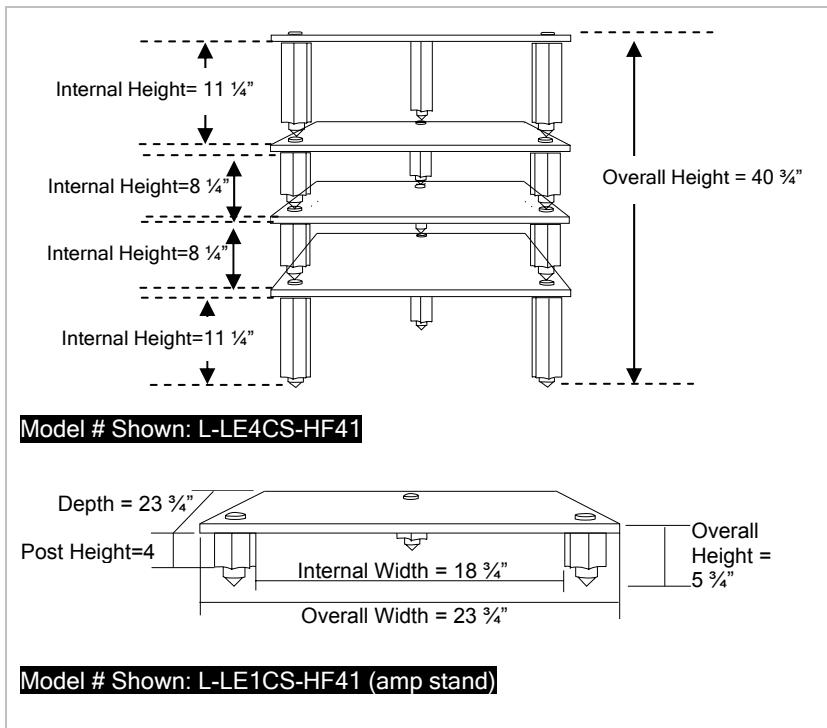

Lovan Legacy Hifi

HIFI DIMENSIONS:

TOP VIEW DIMENSIONS:

Weight Capacity: 150 lbs/shelf
Glass is 10 mm