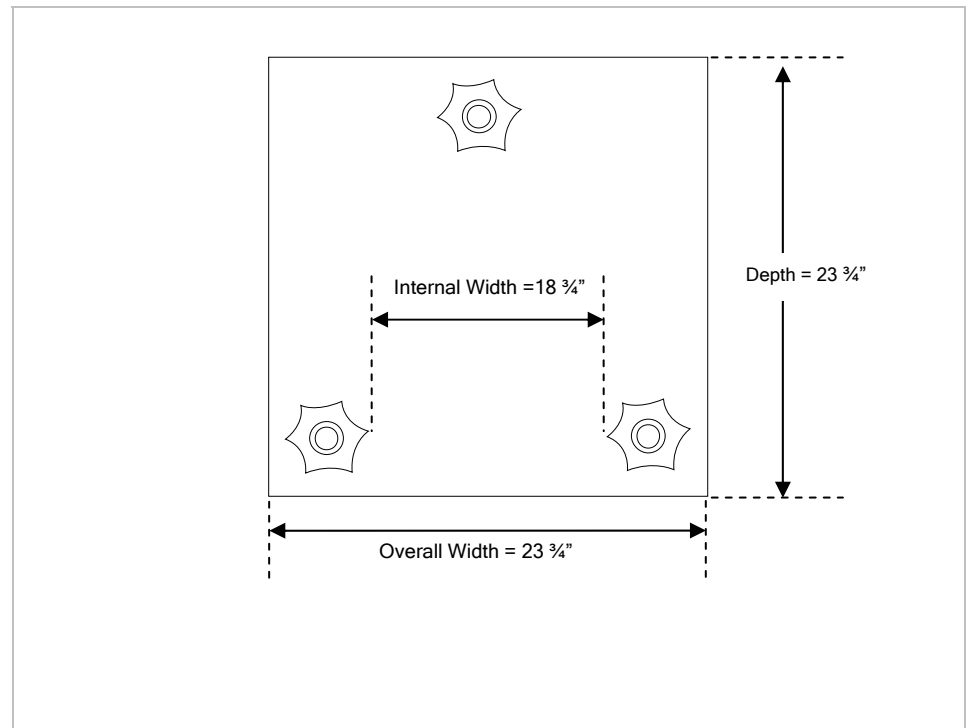

Lovan Legacy Hifi

HIFI DIMENSIONS:

TOP VIEW DIMENSIONS:

Weight Capacity: 150 lbs/shelf
Glass is 10 mm