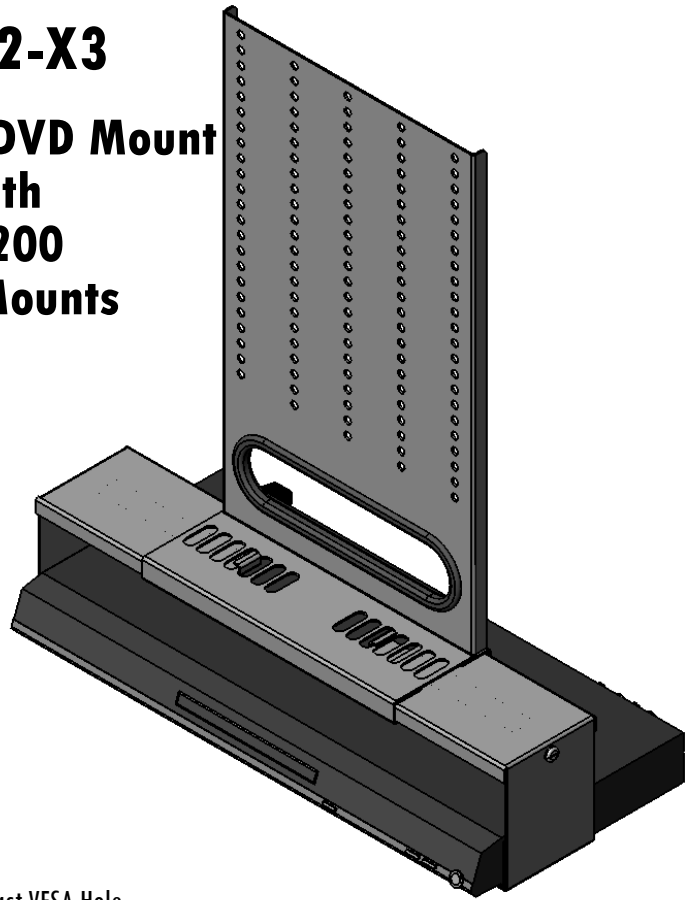

LCAPDVD2-X3

Adjustable Width DVD Mount for use with LC100 & LC200 Flat Screen Mounts

Model	Load Limit (Lbs.)	Adjustable Width	Cavity Height	Ship. Wt. (Lbs.)
LCAPDVD2-X3	10	15"-20"	3-1/4"	6

1-800-LUCASEY • 1-510-534-1435