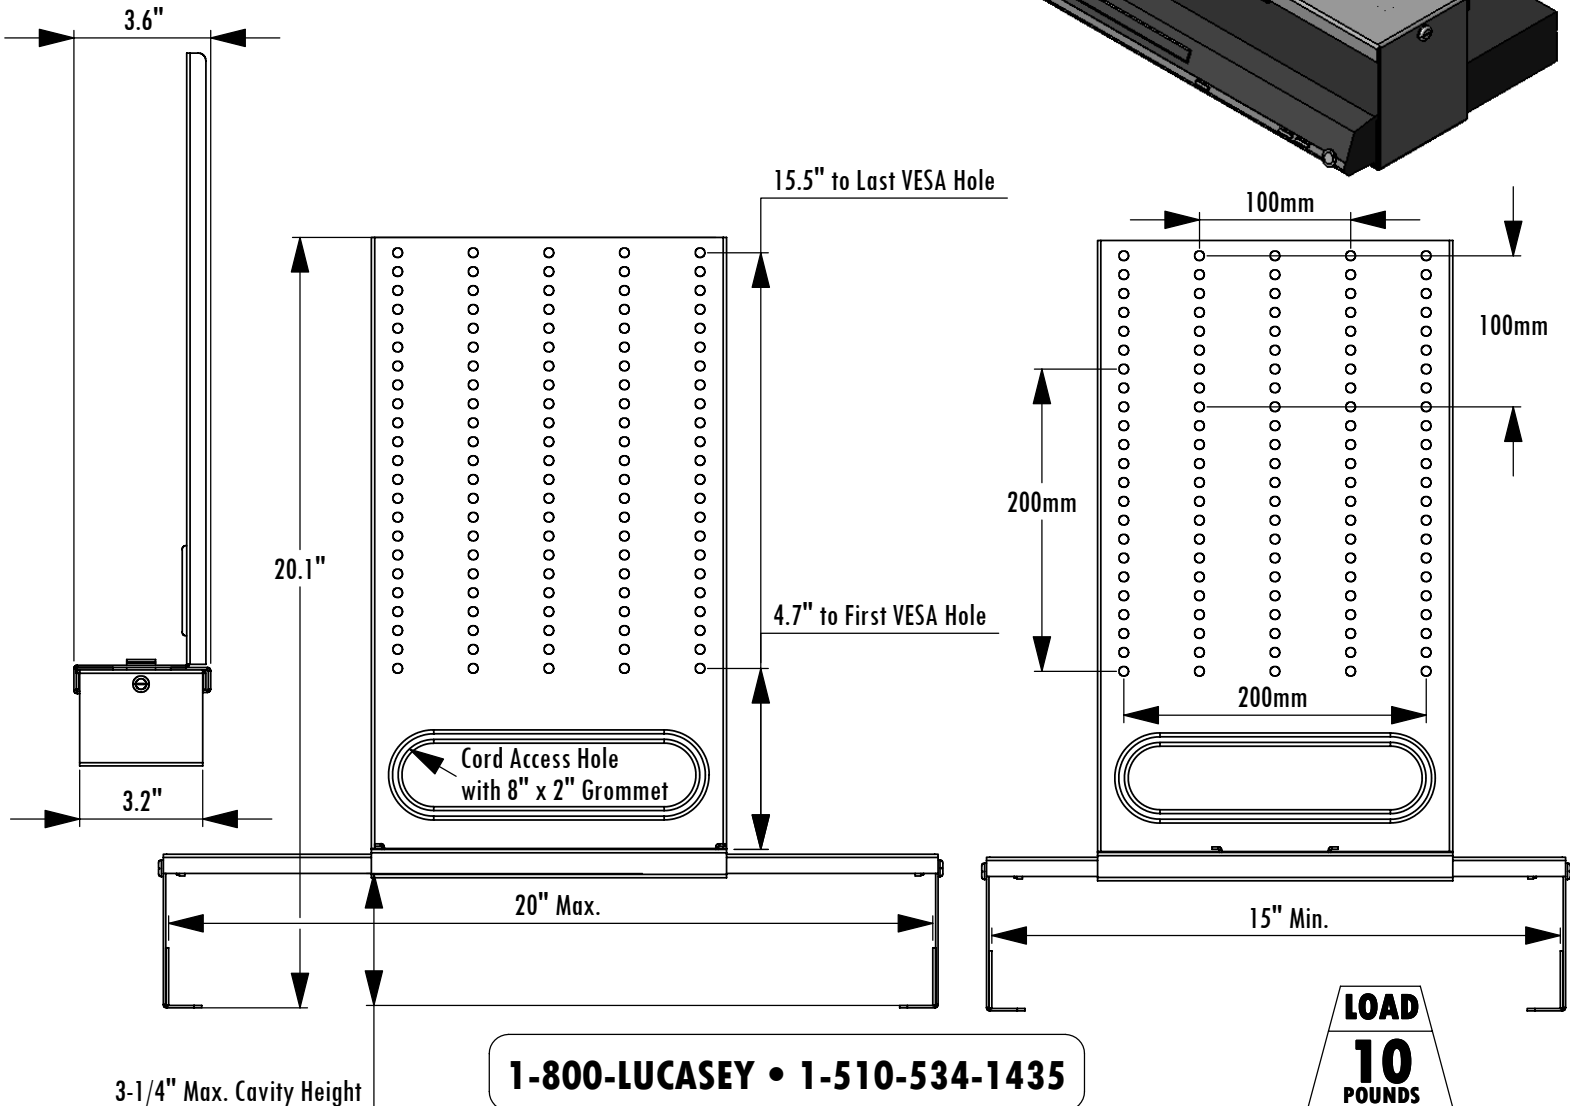

LCAPDVD2-X3

Adjustable Width DVD Mount for use with LC100 & LC200 Flat Screen Mounts

Model	Load Limit (Lbs.)	Adjustable Width	Cavity Height	Ship. Wt. (Lbs.)
LCAPDVD2-X3	10	15"-20"	3-1/4"	6

1-800-LUCASEY • 1-510-534-1435