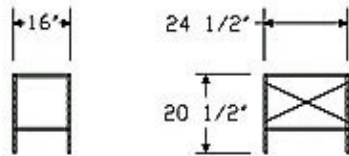

- Eames Storage Unit:

- The following configurations are available for the Eames Storage Unit:

- **1 Unit High, 1 Unit Wide**

- Height: 20.5"
 - Width: 24.5"
 - Depth: 16"

- **1 Unit High, 2 Units Wide**

- Height: 20.5"
 - Width: 47"
 - Depth: 16"

- **2 Units High, 2 Units Wide**

- Height: 32.5"
 - Width: 47"
 - Depth: 16"

- **2 Units High, 2 Units Wide, With Doors**

- Height: 32.5"
 - Width: 47"
 - Depth: 16"

- **4 Units High, 2 Units Wide**

- Height: 58.5"
 - Width: 47"
 - Depth: 16"

1 Unit High, 1 Unit Wide

2 Units High, 2 Units Wide, With Doors

1 Unit High, 2 Units Wide

4 Units High, 2 Units Wide

2 Units High, 2 Units Wide