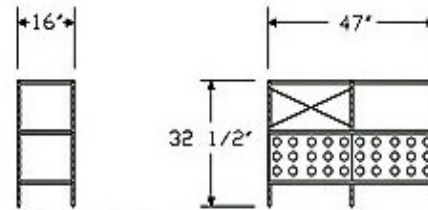

- Eames Storage Unit:

- The following configurations are available for the Eames Storage Unit:

- **1 Unit High, 1 Unit Wide**

- Height: 20.5"
 - Width: 24.5"
 - Depth: 16"

- **1 Unit High, 2 Units Wide**

- Height: 20.5"
 - Width: 47"
 - Depth: 16"

- **2 Units High, 2 Units Wide**

- Height: 32.5"
 - Width: 47"
 - Depth: 16"

- **2 Units High, 2 Units Wide, With Doors**

- Height: 32.5"
 - Width: 47"
 - Depth: 16"

- **4 Units High, 2 Units Wide**

- Height: 58.5"
 - Width: 47"
 - Depth: 16"

1 Unit High, 1 Unit Wide

2 Units High, 2 Units Wide, With Doors

1 Unit High, 2 Units Wide

4 Units High, 2 Units Wide

2 Units High, 2 Units Wide