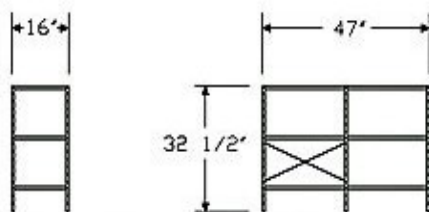

- Eames Storage Unit:

- The following configurations are available for the Eames Storage Unit:

- **1 Unit High, 1 Unit Wide**

- Height: 20.5"
 - Width: 24.5"
 - Depth: 16"

- **1 Unit High, 2 Units Wide**

- Height: 20.5"
 - Width: 47"
 - Depth: 16"

- **2 Units High, 2 Units Wide**

- Height: 32.5"
 - Width: 47"
 - Depth: 16"

- **2 Units High, 2 Units Wide, With Doors**

- Height: 32.5"
 - Width: 47"
 - Depth: 16"

- **4 Units High, 2 Units Wide**

- Height: 58.5"
 - Width: 47"
 - Depth: 16"

1 Unit High, 1 Unit Wide

2 Units High, 2 Units Wide, With Doors

1 Unit High, 2 Units Wide

4 Units High, 2 Units Wide

2 Units High, 2 Units Wide