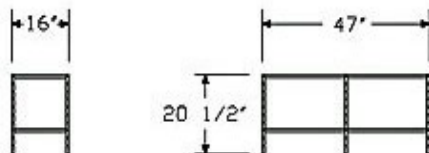

- Eames Storage Unit:

- The following configurations are available for the Eames Storage Unit:

- **1 Unit High, 1 Unit Wide**

- Height: 20.5"
 - Width: 24.5"
 - Depth: 16"

- **1 Unit High, 2 Units Wide**

- Height: 20.5"
 - Width: 47"
 - Depth: 16"

- **2 Units High, 2 Units Wide**

- Height: 32.5"
 - Width: 47"
 - Depth: 16"

- **2 Units High, 2 Units Wide, With Doors**

- Height: 32.5"
 - Width: 47"
 - Depth: 16"

- **4 Units High, 2 Units Wide**

- Height: 58.5"
 - Width: 47"
 - Depth: 16"

1 Unit High, 1 Unit Wide

2 Units High, 2 Units Wide, With Doors

1 Unit High, 2 Units Wide

4 Units High, 2 Units Wide

2 Units High, 2 Units Wide