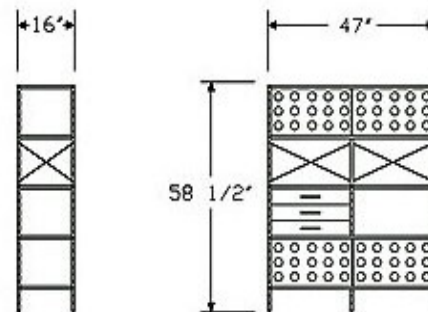

- Eames Storage Unit:

- The following configurations are available for the Eames Storage Unit:

- **1 Unit High, 1 Unit Wide**

- Height: 20.5"
 - Width: 24.5"
 - Depth: 16"

- **1 Unit High, 2 Units Wide**

- Height: 20.5"
 - Width: 47"
 - Depth: 16"

- **2 Units High, 2 Units Wide**

- Height: 32.5"
 - Width: 47"
 - Depth: 16"

- **2 Units High, 2 Units Wide, With Doors**

- Height: 32.5"
 - Width: 47"
 - Depth: 16"

- **4 Units High, 2 Units Wide**

- Height: 58.5"
 - Width: 47"
 - Depth: 16"

1 Unit High, 1 Unit Wide

2 Units High, 2 Units Wide, With Doors

1 Unit High, 2 Units Wide

4 Units High, 2 Units Wide

2 Units High, 2 Units Wide