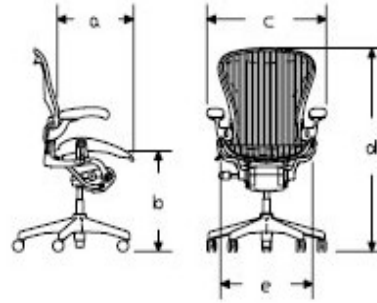

○ Aeron Chair:

Standard-
Height-Range
Pneumatic

	Size A	Size B	Size C
a	15 3/4	17	18 1/2
b	16-20 1/2	16-20 1/2	16-20 1/2
c	25 3/4	27	28 1/4
d	41 max	42 max	45 max
e	19	20 1/4	21 5/8

All dimensions are in inches.

Extended-
Height-Range
Pneumatic

	Size A	Size B	Size C
a	15 3/4	17	18 1/2
b	14 3/8-19 1/2	15-20 7/8	15-20 7/8
c	25 3/4	27	28 1/4
d	41 max	42 max	45 max
e	19	20 1/4	21 5/8

All dimensions are in inches.