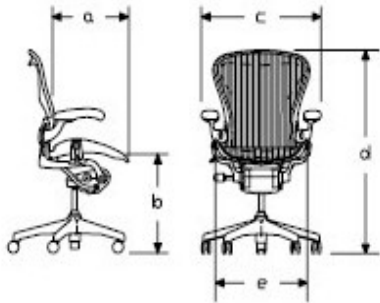

○ Aeron Chair:

Standard-
Height-Range
Pneumatic

	Size A	Size B	Size C
a	15 3/4	17	18 1/2
b	16-20 1/2	16-20 1/2	16-20 1/2
c	25 3/4	27	28 1/4
d	41 max	42 max	45 max
e	19	20 1/4	21 5/8

All dimensions are in inches.

Extended-
Height-Range
Pneumatic

	Size A	Size B	Size C
a	15 3/4	17	18 1/2
b	14 3/8-19 1/2	15-20 7/8	15-20 7/8
c	25 3/4	27	28 1/4
d	41 max	42 max	45 max
e	19	20 1/4	21 5/8

All dimensions are in inches.