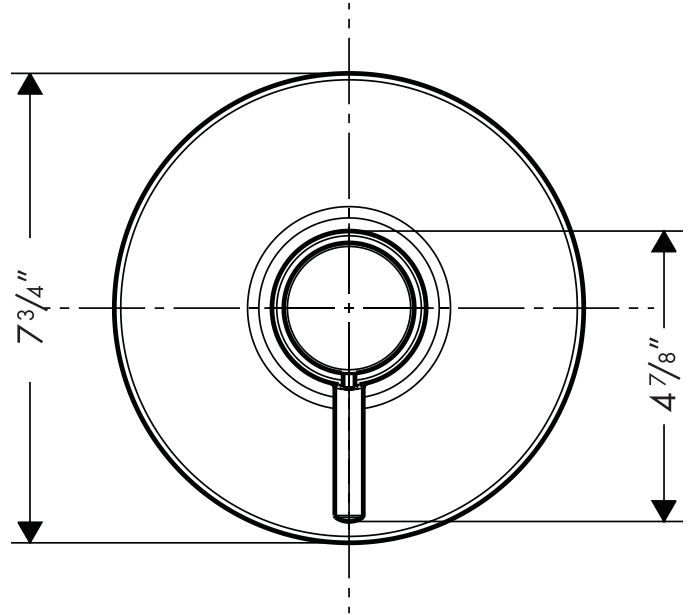

Trim, Talis™ ThermoBalance™ II 32317XX1

Available in Chrome (00), Brushed Nickel (82)

Product Specification

Thermostatic temperature control

Independent temperature and volume control

Integrated 2-way diverter

100° safety stop

High temperature limit stop may be reset to comply with local plumbing codes

Set your preferred water temperature

Up to 8 gpm @ 44 psi

Requires rough 06623000 or 06627000

hansgrohe