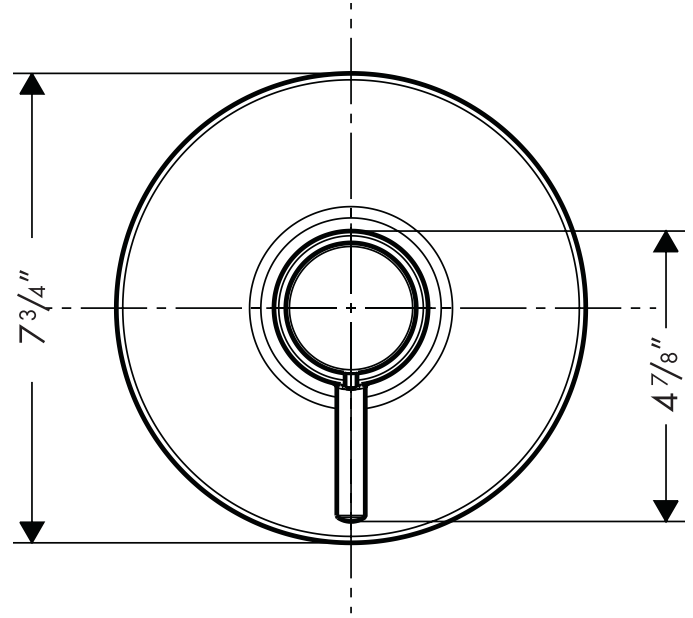

# Trim, Talis™ ThermoBalance™ I 32316XX1

Available in Chrome (00), Brushed Nickel (82)

## Product Specification

Thermostatic temperature control

Independent temperature and volume control

100° safety stop

High temperature limit stop may be reset to comply with local plumbing codes

Set your preferred water temperature