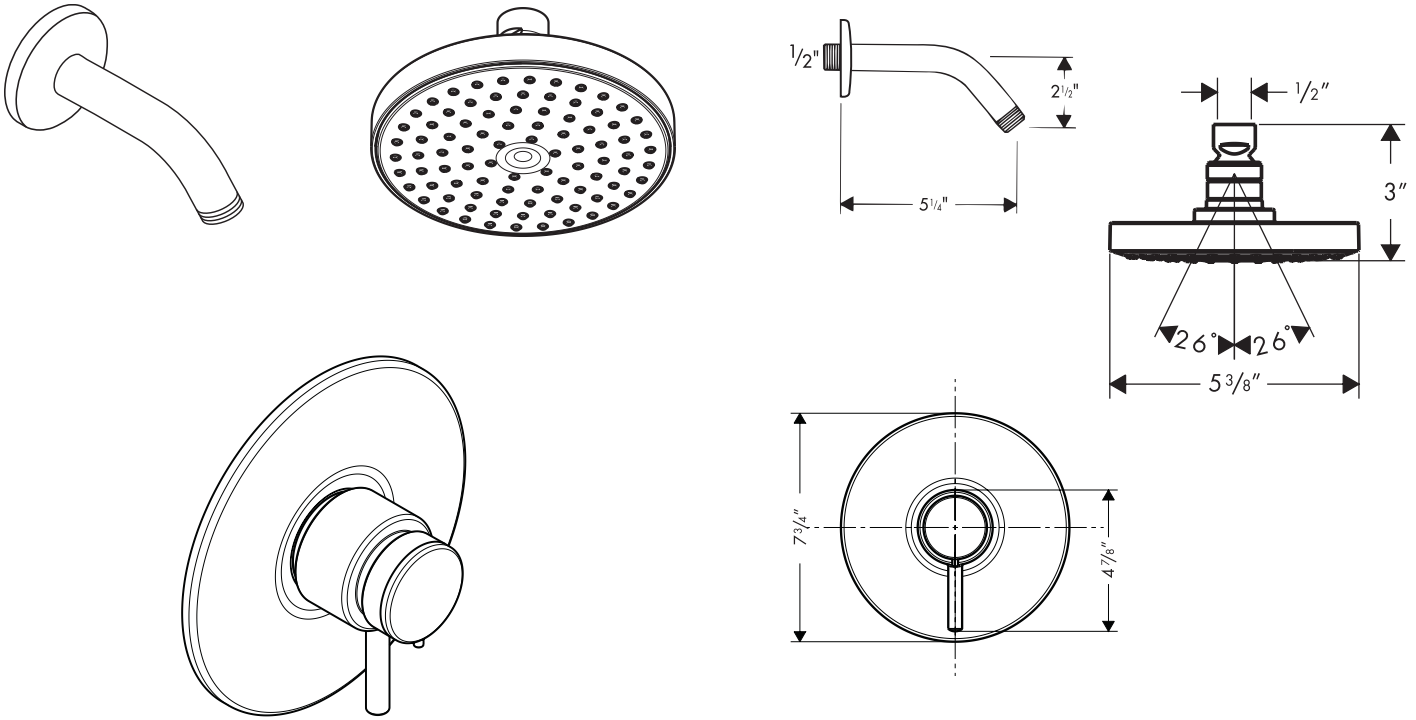

Trim, Talis™ ThermoBalance I Shower Set 32323XX1

Available in Chrome (00), Brushed Nickel (82)

Product Specification

Thermostatic temperature control and volume control in one unit

Raindance S 150 1-jet showerhead

- Air injection technology

- Rubit™ cleaning system

- 96 no-clog spray channels

- Flow rate 2.5 gpm

Shower arm

Requires rough 06621000, 06622000 or rough with bypass 06300000, 06301000