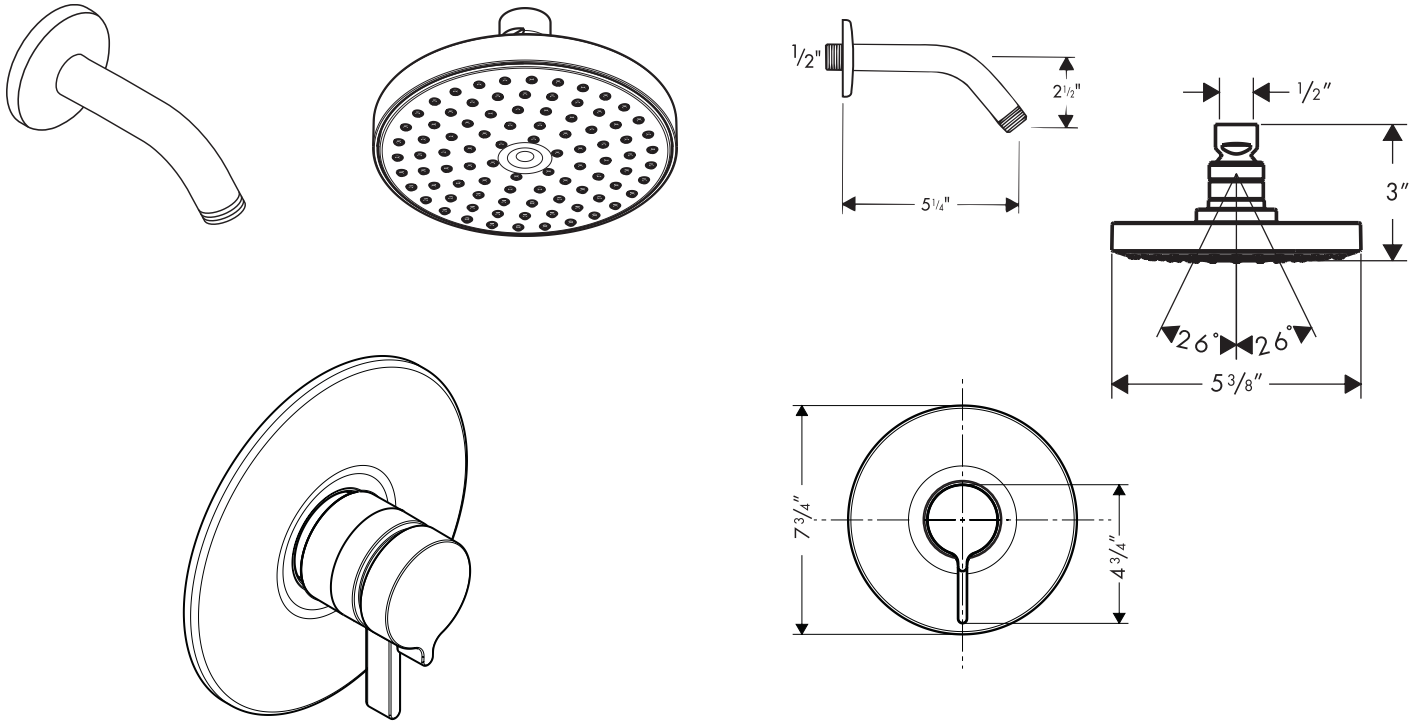

# Trim, Metris™ ThermoBalance I Shower Set 31323XX1

Available in Chrome (00), Brushed Nickel (82)

## Product Specification

Thermostatic temperature control and volume control in one unit

Raindance S 150 1-jet showerhead

- Air injection technology

- Rubit™ cleaning system

- 96 no-clog spray channels

- Flow rate 2.5 gpm

Shower arm

Requires rough 06621000, 06622000 or rough with bypass 06300000, 06301000

**hansgrohe**