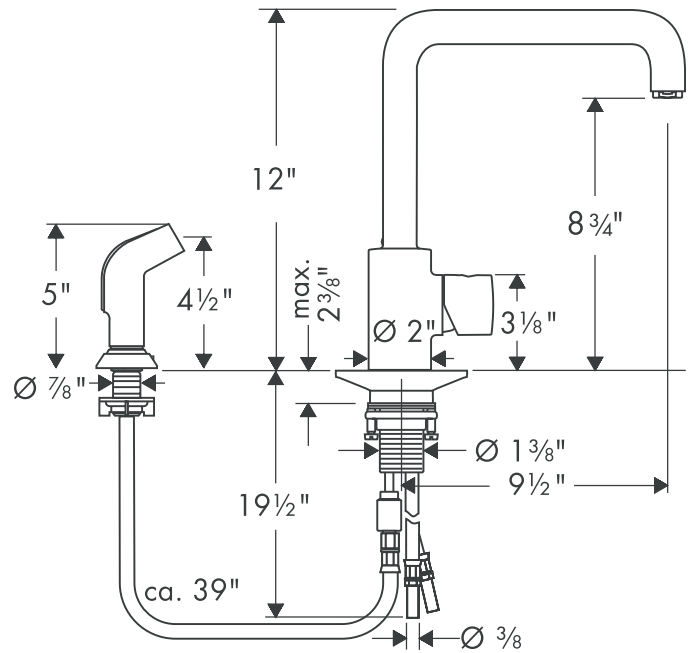

Axor Uno Kitchen Faucet with Sidespray

14856001

Available in Chrome

Product Specification

Single control operation

Spout swivels 360°

M3 ceramic cartridge

Boltic Handle Lock

Variable handle position; left, right, or front

Hole size in mounting surface 1-1/2" faucet, 1" sidespray

Maximum mounting surface depth 2-3/8" faucet, 1-1/4" sidespray

Flow rate 2.2 GPM

3/8" supply hoses – requires 3/8" compression fittings (not included)