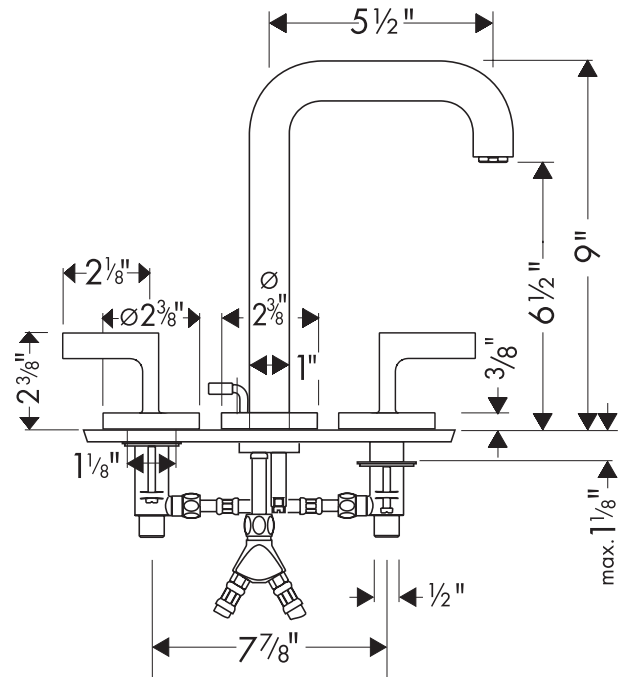

Axor Citterio Widespread Lav Set 39135XX1

Available in Chrome (00), Brushed Nickel (82)

Product Specification

Lever handles

Ceramic cartridges

Cascade no-clog aerator

Includes pop-up assembly

ADA compliant

Max. depth of mounting surface 1 1/8"

Hole sizes in mounting surface

hot and cold valves 1 1/8"

spout 1 1/8"

Flow rate 2.2 gpm

Requires 1/2" supply lines (not included)

hansgrohe