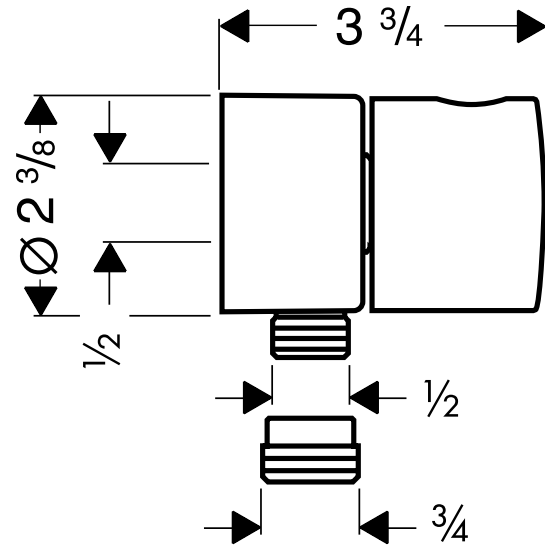

Axor Uno™ Fix-fit Wall Outlet 38882XX1

Available in Chrome (00), Satinox (81), and Brushed Nickel (82)

Product Specification

Zero handle

1/2" female inlet

Integrated shutoff and volume control

Backflow prevention provided by check valve in outlet

Fits all 1/2" hoses

Includes 3/4" adapter for garden-type hoses

Requires 1/2" NPT male nipple, extending 7/16" outside the surface of the finished wall