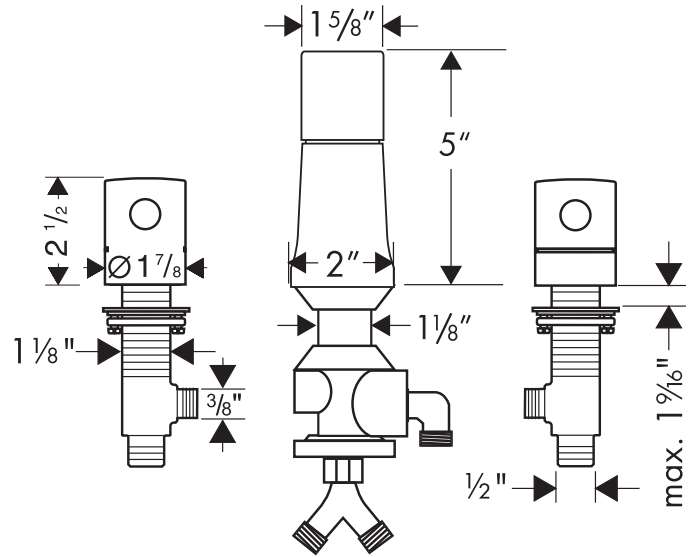

Axor Uno Vertical Bidet Mixer 38220XX0

Available in Chrome (00), Brushed Nickel (82)

Product Specification

90° ceramic cartridges

Includes pop-up assembly

Vertical spray

Diverter for spray and bidet filler

Integral vacuum breaker

Flow rate 2.2 gpm

Requires rough 13220181 (Chrome) or 13224181 (Brushed Nickel) (not included)

Requires 1/2" supply hoses (not included)

hansgrohe