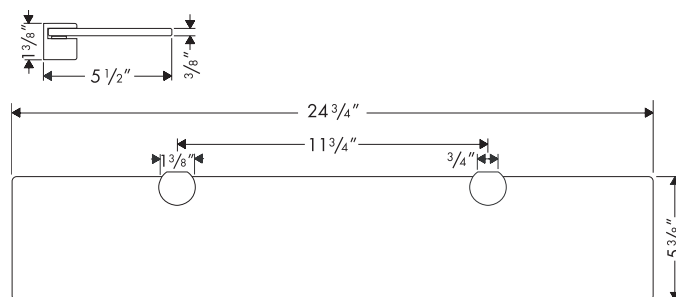

Axor Glass Shelf

41550XX0

Available in Chrome (00), Satinox (81), Brushed Nickel (82)

Product Specification

Solid brass holders
Frosted crystal glass shelf