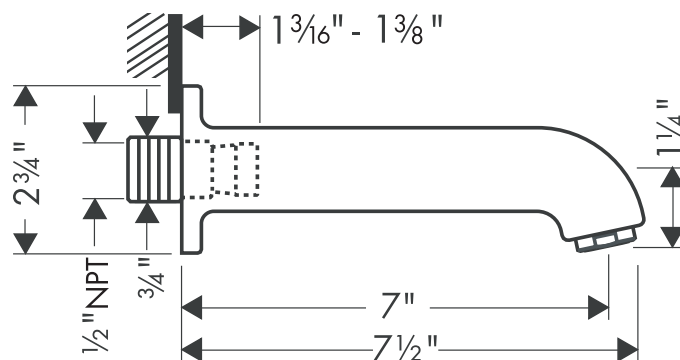

Axor Uno Tub Spout

38410XX1

Available in Chrome (00), Brushed Nickel (82)

Product Specification

Solid brass

Adapter is 3/4" male, 1/2" female NPT