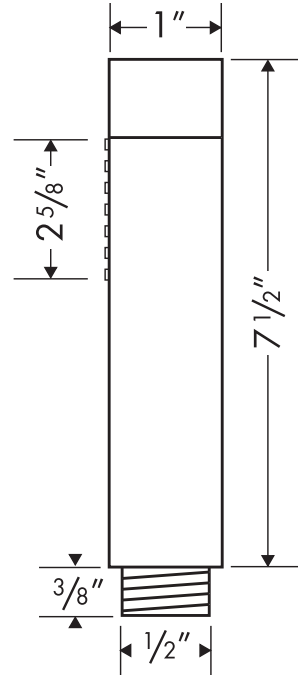

## 28532XX1

Available in Chrome (00), Brushed Nickel (82)

## Product Specification

Two spray modes: full and mono  
Rubit™ cleaning system  
Fits all 1/2" handshower hoses  
Flow rate 2.5 gpm