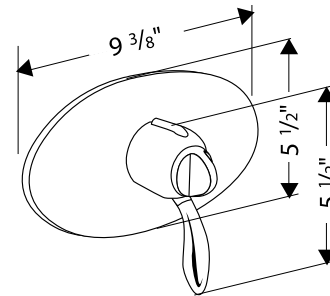

# Solaris ThermoBalance I Shower Set 06638XX0

Available in Chrome (00), Brushed Nickel (82), Polished Nickel (83), and Polished Brass (93)

## Product Specification

- 100° safety stop
- Temperature and volume control
- ADA compliant
- Includes 06622000 valve rough, Interaktiv 3-Jet Showerhead and arm
- Flow rate of showerhead max 2.5 gpm