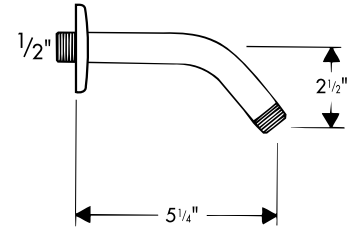

# Solaris ThermoBalance I Shower Set 06638XX0

Available in Chrome (00), Brushed Nickel (82), Polished Nickel (83), and Polished Brass (93)

## Product Specification

- 100° safety stop
- Temperature and volume control
- ADA compliant
- Includes 06622000 valve rough, Interaktiv 3-Jet Showerhead and arm
- Flow rate of showerhead max 2.5 gpm