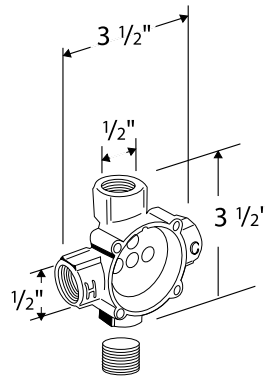

# Solaris ThermoBalance I Shower Set 06638XX0

Available in Chrome (00), Brushed Nickel (82), Polished Nickel (83), and Polished Brass (93)

## Product Specification

- 100° safety stop
- Temperature and volume control
- ADA compliant
- Includes 06622000 valve rough, Interaktiv 3-Jet Showerhead and arm
- Flow rate of showerhead max 2.5 gpm