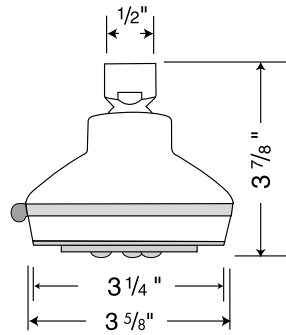

## Product Specification

- 100° safety stop
- Temperature and volume control
- ADA compliant
- Includes 06622000 valve rough, Interaktiv 3-Jet Showerhead and arm
- Flow rate of showerhead max 2.5 gpm