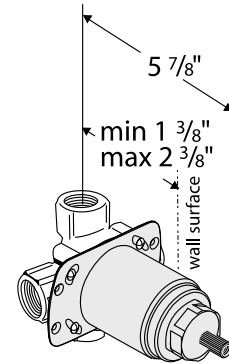

# Solaris ThermoBalance I Shower Set 06638XX0

Available in Chrome (00), Brushed Nickel (82), Polished Nickel (83), and Polished Brass (93)

## Product Specification

- 100° safety stop
- Temperature and volume control
- ADA compliant
- Includes 06622000 valve rough, Interaktiv 3-Jet Showerhead and arm
- Flow rate of showerhead max 2.5 gpm