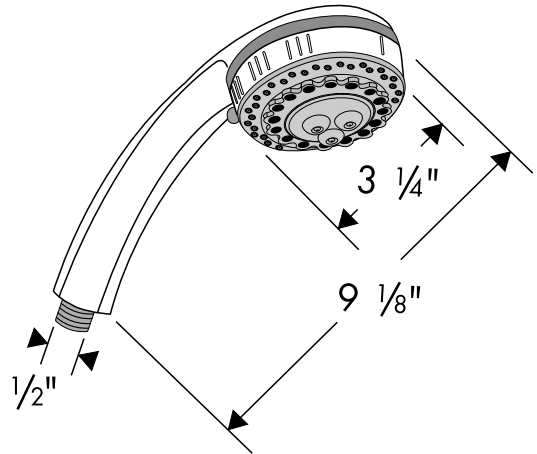

Interaktiv 3-Jet Handshower 06683XX0

Available in Chrome (00), Brushed Nickel (82), Polished Nickel (83), Polished Brass (93)

Product Specification

- 3 spray modes: full shower, massage shower, soft aerated shower
- Flow speed control
- Turbo³ massage
- Rub-it! cleaning system
- Flow rate max 2.5 gpm