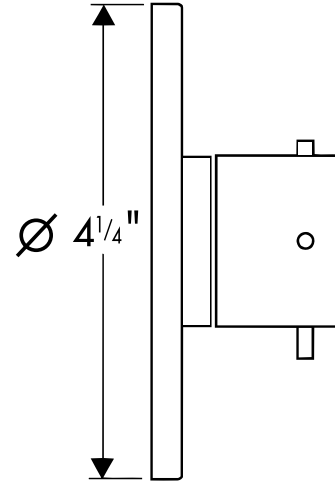

Philippe Starck Trio Diverter Trim 10885XX1

Available in chrome (00) and satinox (81)

Product Specification

Requires Trio diverter rough-in 15980181