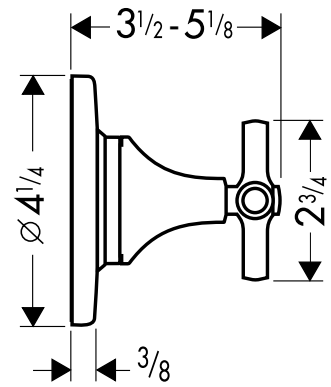

Terrano™ Trio Diverter Trim  
37886XX1 Cross Handle  
37885XX1 Lever Handle  
Available in Chrome (00) and Satinox (81)

## Product Specification

Requires Trio diverter rough-in 15980181