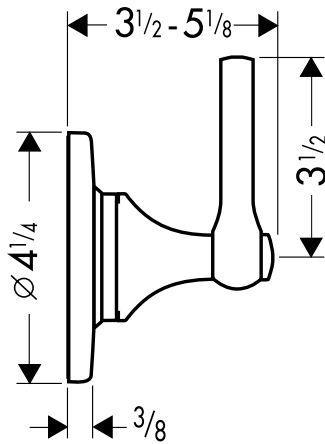

Terrano™ Trio Diverter Trim  
37886XX1 Cross Handle  
37885XX1 Lever Handle  
Available in Chrome (00) and Satinox (81)

## Product Specification

Requires Trio diverter rough-in 15980181