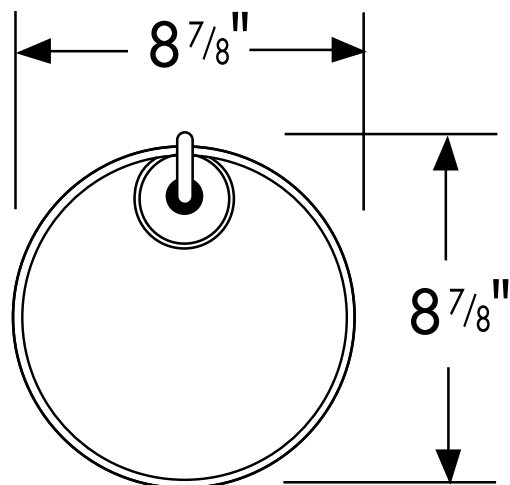

Philippe Starck Towel Ring 40821XX0

Available in chrome (00) and satinox (81)

Product Specification

solid brass