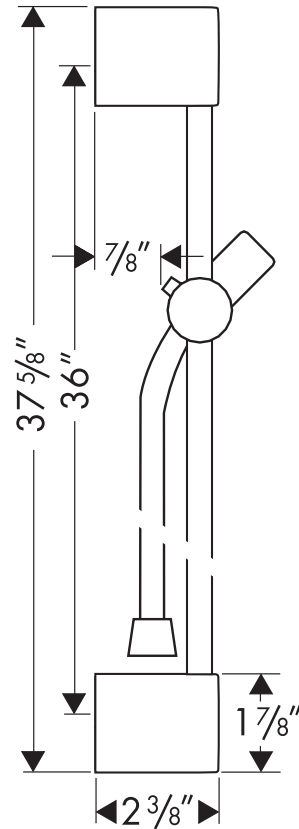

Steel Wallbar

27941800

Available in Steel

Product Specification

36" wallbar

Slider moves up and down and is angle-adjustable

Includes 63" Techniflex™ handshower hose