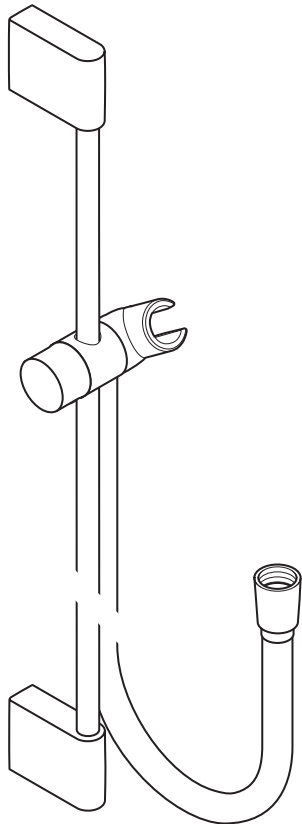

Steel Wallbar

27941800

Available in Steel

Product Specification

36" wallbar

Slider moves up and down and is angle-adjustable

Includes 63" Techniflex™ handshower hose