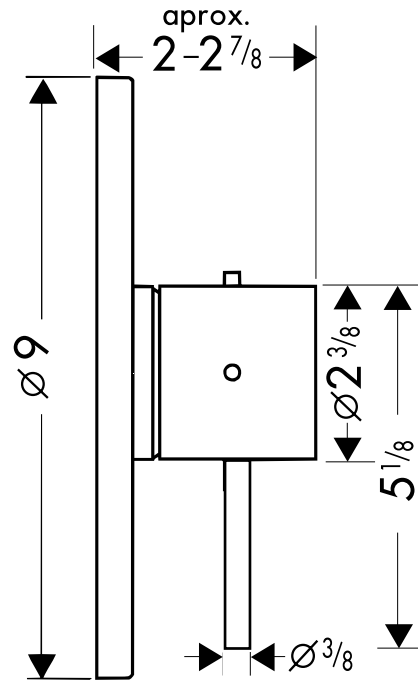

# Philippe Starck Equilibrium™ Trim 10408XX1

Available in chrome (00) and satinox (81)

## Product Specification

Requires 13408181 Equilibrium™ pressure balancing valve rough-in

**AXOR**<sup>®</sup>