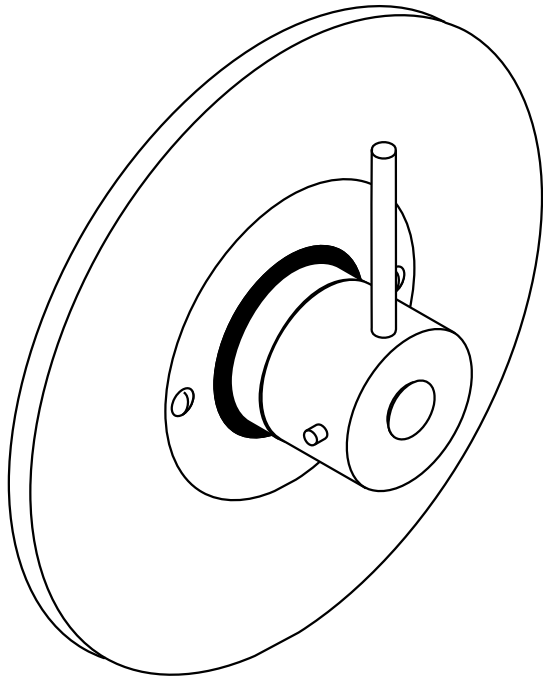

# Philippe Starck Equilibrium™ Trim 10408XX1

Available in chrome (00) and satinox (81)

## Product Specification

Requires 13408181 Equilibrium™ pressure balancing valve rough-in

**AXOR**<sup>®</sup>