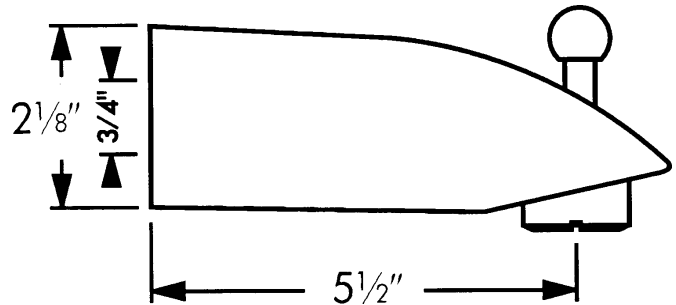

# Axor Diverter Tub Spout

13415

available in chrome, chrome/gold, brushed nickel, polished brass, brushed nickel/polished brass, satin chrome

## Product Specification

Requires  $\frac{1}{2}''$  male nipple, extending  $\frac{3}{8}''$  from surface of finished wall  
Solid brass construction  
Spring loaded diverter