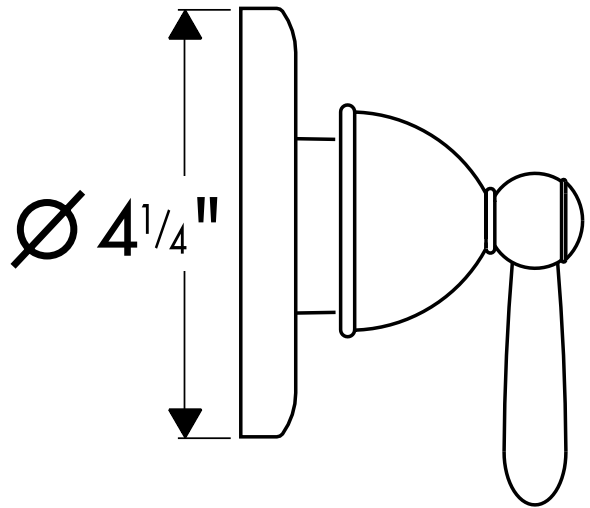

Carlton Quattro Diverter Trim 17933XX1

Available in Chrome (00), Chrome/Gold (09), Brushed Nickel (82), Polished Nickel (83),
Polished Brass (93)

Product Specification

Requires Quattro diverter rough-in 13932181.