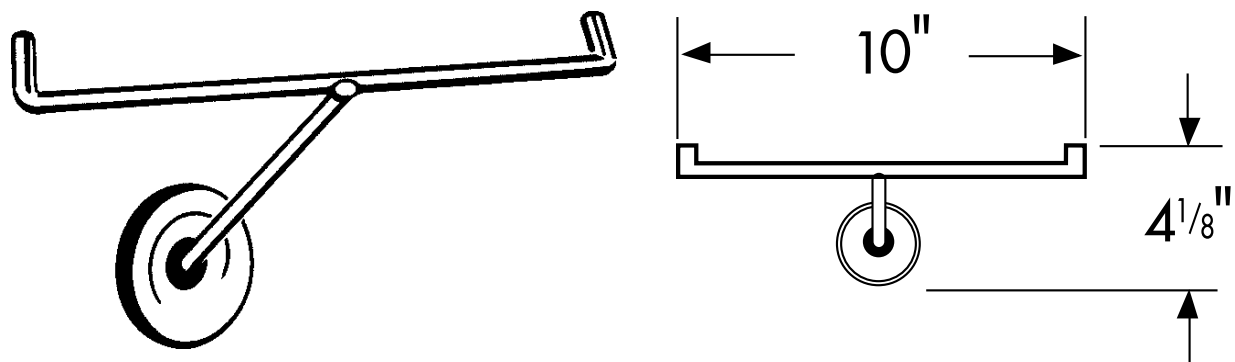

# Philippe Starck Double Toilet Paper Roll Holder 40836XX0

Available in chrome (00) and satinox (01)

## Product Specification

solid brass